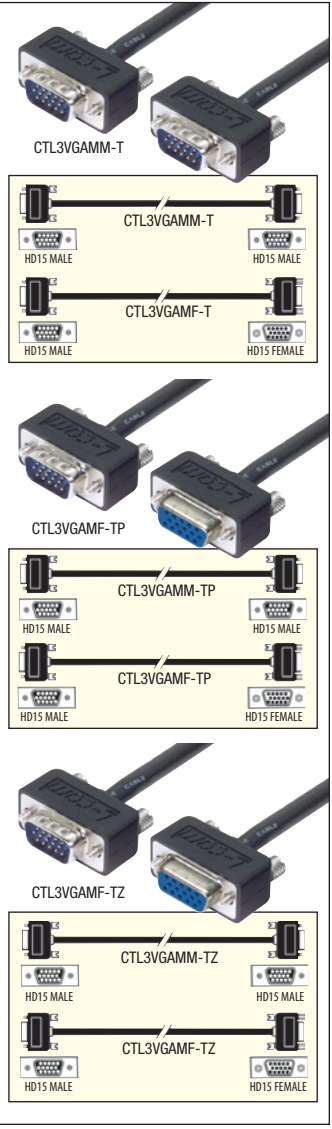

CTL3VGAMM-5TZ	Super Thin LSZH SVGA Cable, HD15 Male / Male, 5.0 ft	3	46.00	43.24	40.48	37.72	34.96
CTL3VGAMM-10TZ	Super Thin LSZH SVGA Cable, HD15 Male / Male, 10.0 ft	3	61.00	57.34	53.68	50.02	46.36
CTL3VGAMM-15TZ	Super Thin LSZH SVGA Cable, HD15 Male / Male, 15.0 ft	3	76.00	71.44	66.88	62.32	57.76
CTL3VGAMM-25TZ	Super Thin LSZH SVGA Cable, HD15 Male / Male, 25.0 ft	3	106.00	99.64	93.28	86.92	80.56
CTL3VGAMM-50TZ	Super Thin LSZH SVGA Cable, HD15 Male / Male, 50.0 ft	3	181.00	170.14	159.28	148.42	137.56
CTL3VGAMF-5TZ	Super Thin LSZH SVGA Cable, HD15 Male / Female, 5.0 ft	3	46.00	43.24	40.48	37.72	34.96
CTL3VGAMF-10TZ	Super Thin LSZH SVGA Cable, HD15 Male / Female, 10.0 ft	3	61.00	57.34	53.68	50.02	46.36
CTL3VGAMF-15TZ	Super Thin LSZH SVGA Cable, HD15 Male / Female, 15.0 ft	3	76.00	71.44	66.88	62.32	57.76
CTL3VGAMF-25TZ	Super Thin LSZH SVGA Cable, HD15 Male / Female, 25.0 ft	3	106.00	99.64	93.28	86.92	80.56
CTL3VGAMF-50TZ	Super Thin LSZH SVGA Cable, HD15 Male / Female, 50.0 ft	3	181.00	170.14	159.28	148.42	137.56