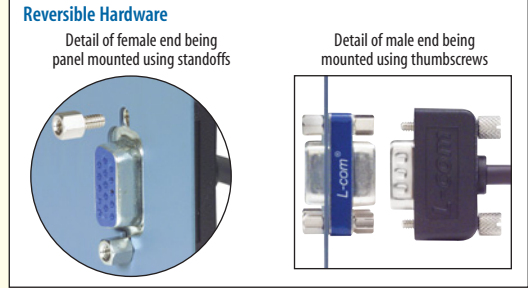

Super Thin SVGA is Ideal for Tight Fitting Spaces

The Super Thin SVGA series offers comparable performance of standard size SVGA assemblies in a much more compact size. Not only is the cable diameter greatly reduced but the depth of the HD15 backshell is also much more shallow than the backshells found on most SVGA assemblies. This results in a SVGA assembly that can be used in tight confines where a standard size SVGA assembly would be difficult if not impossible to use.

An additional feature of this series is reversible hardware allowing either panel mount using standoffs or traditional thumbscrews. The combined results of these features is a product series that is both compact and versatile. These features can be utilized to solve many difficult installation problems without sacrificing performance.

The Super Thin small profile construction is also utilized on our SVGA with disconnect series and our low profile KVM cables.

Note: All dimensions are for reference only.