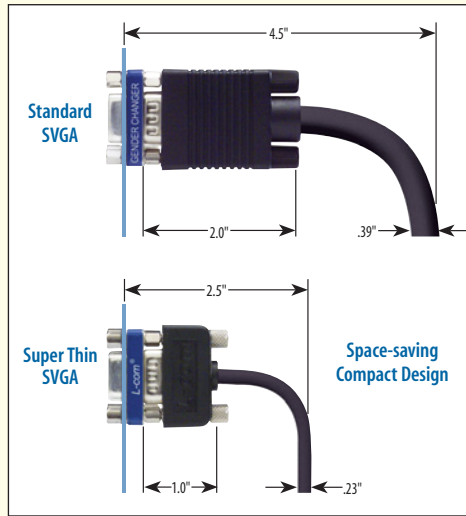

Super Thin SVGA is Ideal for Tight Fitting Spaces

The Super Thin SVGA series offers comparable performance of standard size SVGA assemblies in a much more compact size. Not only is the cable diameter greatly reduced but the depth of the HD15 backshell is also much more shallow than the backshells found on most SVGA assemblies. This results in a SVGA assembly that can be used in tight confines where a standard size SVGA assembly would be difficult if not impossible to use.

The Super Thin small profile construction is also utilized on our SVGA with disconnect series and our low profile KVM cables.

Note: All dimensions are for reference only.

Item #	Description	#Coax	1-9	10-24	25-99	100-249	250-499
CTL3VGAMM-5T	Super Thin SVGA Cable, HD15 Male / Male, 5.0 ft	3	30.00	28.20	26.40	24.60	22.80
CTL3VGAMM-10T	Super Thin SVGA Cable, HD15 Male / Male, 10.0 ft	3	37.50	35.25	33.00	30.75	28.50
CTL3VGAMM-15T	Super Thin SVGA Cable, HD15 Male / Male, 15.0 ft	3	45.00	42.30	39.60	36.90	34.20
CTL3VGAMM-25T	Super Thin SVGA Cable, HD15 Male / Male, 25.0 ft	3	60.00	56.40	52.80	49.20	45.60
CTL3VGAMM-50T	Super Thin SVGA Cable, HD15 Male / Male, 50.0 ft	3	97.50	91.65	85.80	79.95	74.10
CTL3VGAMF-5T	Super Thin SVGA Cable, HD15 Male / Female, 5.0 ft	3	30.00	28.20	26.40	24.60	22.80
CTL3VGAMF-10T	Super Thin SVGA Cable, HD15 Male / Female, 10.0 ft	3	37.50	35.25	33.00	30.75	28.50
CTL3VGAMF-15T	Super Thin SVGA Cable, HD15 Male / Female, 15.0 ft	3	45.00	42.30	39.60	36.90	34.20
CTL3VGAMF-25T	Super Thin SVGA Cable, HD15 Male / Female, 25.0 ft	3	60.00	56.40	52.80	49.20	45.60
CTL3VGAMF-50T	Super Thin SVGA Cable, HD15 Male / Female, 50.0 ft	3	97.50	91.65	85.80	79.95	74.10

RoHS Plenum Jacket Super Thin SVGA Cables - HD15M to HD15M or HD15F

This series is identical to our Super Thin SVGA cables with one important exception, the cable outer jacket and HD15 connector backshell overmold are made from CMP grade plenum material. Color: Black.