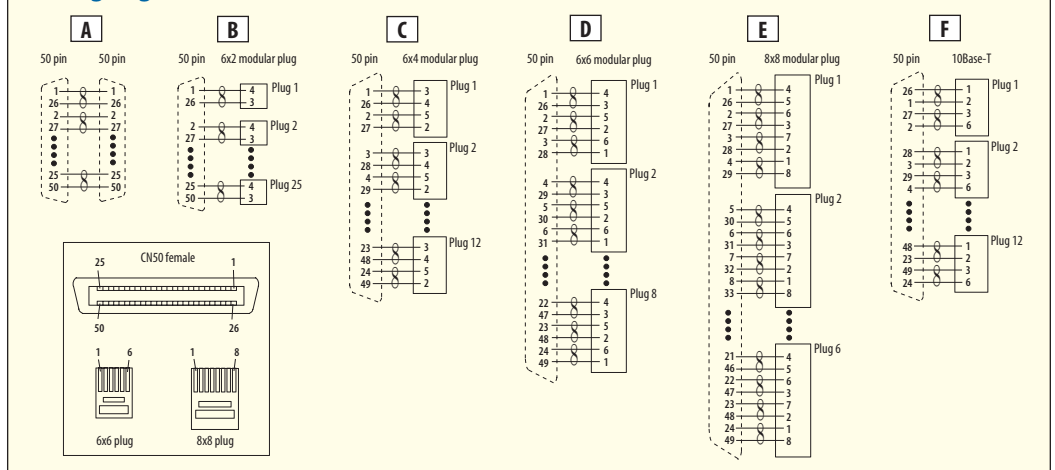

Pinning Legend

"You guys really do a great job. Your inventory and prices are very complete and competitive. I have never come to your site and left because I could not find it or because the prices were bad." - Jason Paige, Information Technology, Integral Capital Partners