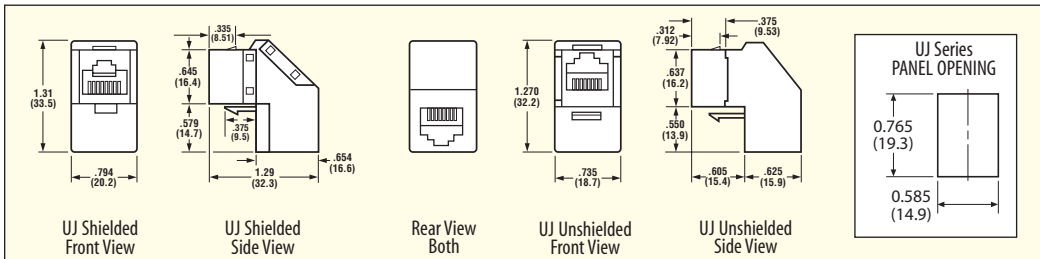

✓RoHS Premium Keystone Style - 16 and 32 Port Feed-Thru Modular Panels, Category 5E Rated

These 19" rack panels utilize the UJ5T568 and UJ5T568S couplers. 16 and 32 port versions available in shielded and unshielded configurations. Category 5E rated. Color: Black.

PR175UT568	1.75" 16 Port Cat. 5E Feed-Thru Panel, Unshielded	Black	179.95	165.55	151.16	136.76	CALL
PR175UT568S	1.75" 16 Port Cat. 5E Feed-Thru Panel, Shielded	Black	199.95	183.95	167.96	151.96	CALL
PR35UT568	3.50" 32 Port Cat. 5E Feed-Thru Panel, Unshielded	Black	299.95	275.95	251.96	227.96	CALL
PR35UT568S	3.50" 32 Port Cat. 5E Feed-Thru Panel, Shielded	Black	379.95	349.55	319.16	288.76	CALL

✓RoHS Keystone Style - 16 and 32 Port Feed-Thru Modular Panels - Category 6 Rated

These rack panels utilize the TDG1026KC6 or TDG1026KS-C6 Category 6 couplers. 16 and 32 port versions are available in shielded and unshielded configurations. Color: Black.

PR175C6-16	1.75" 16 Port Cat. 6 Feed-Thru Panel, Unshielded	Black	189.95	174.75	159.56	144.36	CALL
PR175C6-16S	1.75" 16 Port Cat. 6 Feed-Thru Panel, Shielded	Black	239.95	220.75	201.56	182.36	CALL
PR35C6-32	3.50" 32 Port Cat. 6 Feed-Thru Panel, Unshielded	Black	319.95	294.35	268.76	243.16	CALL
PR35C6-32S	3.50" 32 Port Cat. 6 Feed-Thru Panel, Shielded	Black	369.95	340.35	310.76	281.16	CALL

How Rack Spaces and Sizes are Measured

Racks are a great way to neaten up wiring closets and labs. Network equipment and rack panels usually come in 1.75", 3.5" and 5.25" heights. (1, 2 and 3 rack spaces).