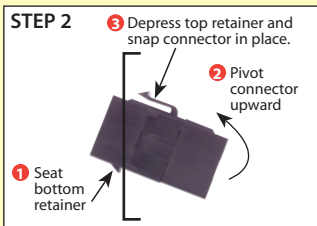

These couplers utilize two RJ45 (8x8) modular jacks and fit into a standard keystone style opening. A slim housing design permits high density mounting. Couplers listed include Category 3, Category 5E and Category 6 performance ratings in both shielded and unshielded versions. Connector housings enclosed within a fully stamped shielding. Designed to work with EIA/TIA 568A and B wiring.

**Easily panel mount a keystone style connector**

Keystone style refers to the snap-in mounting mechanism that many manufacturers have adopted.

Align connector in proper orientation to the opening.

Seat bottom retainer and pivot connector upward while depressing upper retainer.