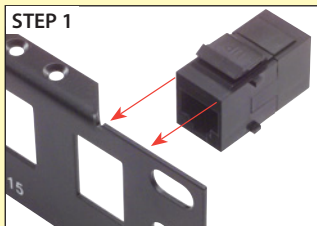

Item #	Description	Color	1-9	10-24	25-99	100-249	250-499
--------	-------------	-------	-----	-------	-------	---------	---------

**✓RoHS RJ45 (8x8) Keystone Feed-Thru Couplers - Shielded and Unshielded Category 3, 5E and 6**

These couplers utilize two RJ45 (8x8) modular jacks and fit into a standard keystone style opening. A slim housing design permits high density mounting. Couplers listed include Category 3, Category 5E and Category 6 performance ratings in both shielded and unshielded versions. Connector housings enclosed within a fully stamped shielding. Designed to work with EIA/TIA 568A and B wiring.

**Easily panel mount a keystone style connector**

Keystone style refers to the snap-in mounting mechanism that many manufacturers have adopted.

Align connector in proper orientation to the opening.

Seat bottom retainer and pivot connector upward while depressing upper retainer.