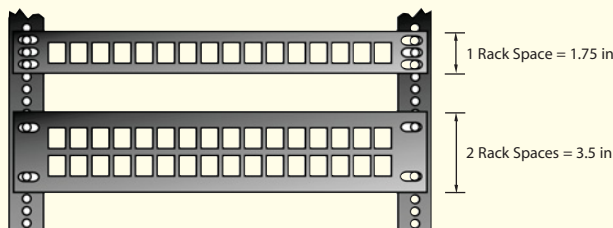

Best Seller

TDG1026K PANEL OPENING

0.765 (19.3)
0.585 (14.9)

UJ5T568 (Unshielded)
UJ5T568S (Shielded)

Network Rating: Category 5E
Color: Black or Silver
Gold Plating: 50 microinches
Flammability Rating: 94V-0

PR175UT568
PR35UT568
PR175C6-16
PR35C6-32

How to terminate a keystone style connector
See the free video tip and more at L-com.com/Videos/A10