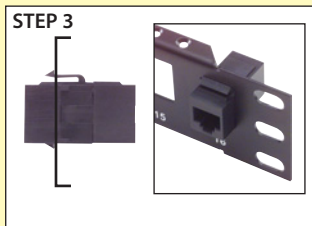

These couplers utilize two RJ45 (8x8) modular jacks and fit into a standard keystone style opening. A slim housing design permits high density mounting. Couplers listed include Category 3, Category 5E and Category 6 performance ratings in both shielded and unshielded versions. Connector housings enclosed within a fully stamped shielding. Designed to work with EIA/TIA 568A and B wiring.

**Easily panel mount a keystone style connector**

Keystone style refers to the snap-in mounting mechanism that many manufacturers have adopted.

Align connector in proper orientation to the opening.

Seat bottom retainer and pivot connector upward while depressing upper retainer.

Connector fully seated.

[www.l-com.com/Videos/A10](http://www.l-com.com/Videos/A10)

**✓RoHS Premium Keystone Style RJ45 (8x8) Feed-Thru Modular Couplers - Category 5E Rated**

Two Category 5E feed-thru modular couplers for mating EIA568 A or B Category 5 connections. In both shielded and unshielded versions, this unique offset design maintains Category 5E performance and limits depth to only 1.25". Designed to mate with keystone style holes. Color: Black or Silver.