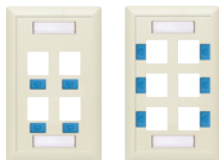

MWP206K-IV MWP206K-IV