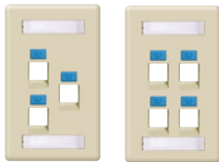

MWP304K-IV MWP304K-IV