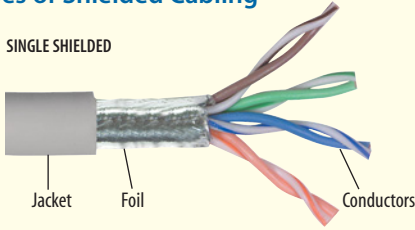

Item #	Description	Color	1-9	10-24	25-99	100-249	250-499

Shielded Category 5E Patch Cords with RJ45 (8x8) and RJ11 (6x4) Connectors

These screened (shielded) patch cords are great for a variety of electrically noisy environments where EMI is an issue. They utilize two or four pair cabling covered by a foil or foil+braided shield. Now available in flexible PVC, plenum and Low Smoke Zero Halogen jacket formulations. Assemblies are 100% tested and individually bagged.

Types of Shielded Cabling

SINGLE SHIELDED

Jacket Foil Conductors