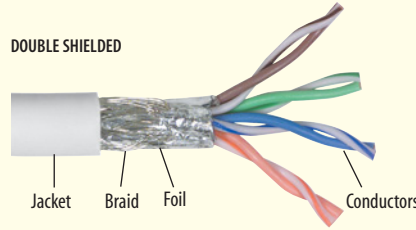

DOUBLE SHIELDED

Jacket Braid Foil Conductors

JACKET TYPES:

- PVC - Non fire retardant, releases toxic gases when burned.
- LSZH - Fire retardant, greatly reduced toxic emissions when burned.
- Plenum - Fire retardant.

CONDUCTOR TYPES:

- Solid - Less flexible, can be punched into IDC connectors (110, 66, Krone).
- Stranded - Most flexible.