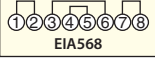

TRD855XCR

1. SHIELDED CATEGORY 5E
2. 4 pair crossover wired
   - 26 AWG stranded conductors
   - PVC jacket
   - Foil shielding