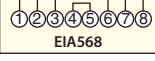

TRD855SPL

1. SHIELDED CATEGORY 5E
2. 4 pair 24 AWG solid
   - Plenum rated
   - Foil shielding