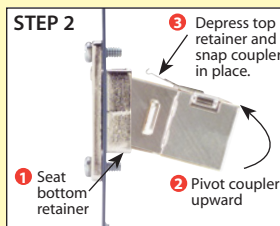

Seat bottom retainer and pivot coupler upward while depressing upper retainer.