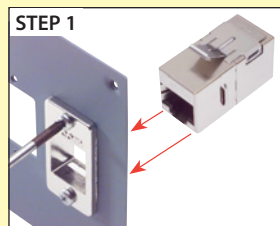

Easily install a premium ECF coupler kit

Secure frame in specified opening with supplied hardware and align coupler in proper orientation to the opening.