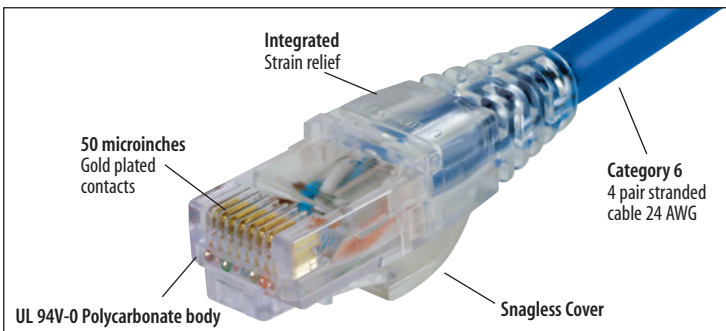

**RoHS Premium Category 6 RJ45 Hi-Speed Network Patch Cords**

Realistic pricing and high quality is what makes L-com's Category 6 patch cords the right choice. Made with high performance 4-pair Category 6 cable and Stewart snagless plugs, these cables are ready to be installed in your network. Affordability and peace of mind are assured when choosing L-com's patch cords. Large volume OEM requests are welcomed with this series. Contact us today for all your patch cord needs.

Item #	Description	1-9	10-24	25-99	100-249	250-499
--------	-------------	-----	-------	-------	---------	---------

**RoHS High Performance Category 6 Staggered Alignment Plugs with Loading Bars**

This staggered alignment plug will accommodate typical 24 gauge solid or stranded cable. Fully compatible with Category 6 applications. They are specially designed with a multi-level contact configuration and loading bars for precise control of pairing arrangement. This controls the distance between critical pairs that provide lower levels of crosstalk and higher performance. Sold only in packages of 50 plugs.

These couplers utilize two RJ45 (8x8) modular jacks and fit into a standard keystone style opening. A slim housing design permits high density mounting. Couplers listed include 6 performance ratings in shielded and unshielded versions. Connector housings enclosed within a fully stamped shielding. Designed to work with EIA/TIA 568A and B wiring.