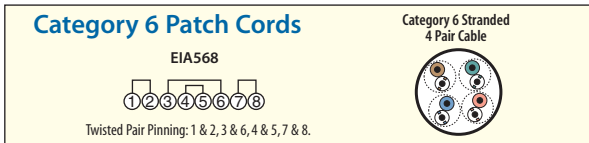

**RoHS Premium Category 6 RJ45 Hi-Speed Network Patch Cords**

Realistic pricing and high quality is what makes L-com's Category 6 patch cords the right choice. Made with high performance 4-pair Category 6 cable and Stewart snagless plugs, these cables are ready to be installed in your network. Affordability and peace of mind are assured when choosing L-com's patch cords. Large volume OEM requests are welcomed with this series. Contact us today for all your patch cord needs.

Ordering is easy, add the desired color code to the part number. Ex: TRD695BLK-1

Item #	Description	Length	1-9	10-24	25-99	100-249	250-499
TRD695__-1	Category 6 Patch Cord, RJ45 / RJ45	1.0 ft	5.99	5.87	5.63	5.27	4.49
TRD695__-3	Category 6 Patch Cord, RJ45 / RJ45	3.0 ft	6.99	6.85	6.57	6.15	5.24
TRD695__-5	Category 6 Patch Cord, RJ45 / RJ45	5.0 ft	7.99	7.83	7.51	7.03	5.99
TRD695__-7	Category 6 Patch Cord, RJ45 / RJ45	7.0 ft	8.99	8.81	8.45	7.91	6.74
TRD695__-10	Category 6 Patch Cord, RJ45 / RJ45	10.0 ft	10.99	10.77	10.33	9.67	8.24
TRD695__-14	Category 6 Patch Cord, RJ45 / RJ45	14.0 ft	12.99	12.73	12.21	11.43	9.74
TRD695__-25	Category 6 Patch Cord, RJ45 / RJ45	25.0 ft	17.99	17.63	16.91	15.83	13.49
TRD695__-50	Category 6 Patch Cord, RJ45 / RJ45	50.0 ft	29.99	29.39	28.19	26.39	22.49
TRD695__-75	Category 6 Patch Cord, RJ45 / RJ45	75.0 ft	41.99	41.15	39.47	36.95	31.49
TRD695__-100	Category 6 Patch Cord, RJ45 / RJ45	100.0 ft	53.99	52.91	50.75	47.51	40.49