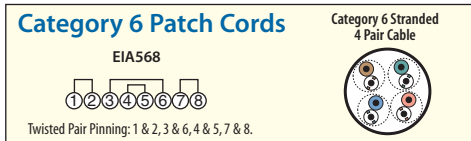

Item #	Description	Color	1-9	10-24	25-99	100-249	250-499
--------	-------------	-------	-----	-------	-------	---------	---------

**RoHS Category 6 Shielded Patch Cords with PVC Jacket**

This series features a RoHS compliant PVC jacket and a 100% foil shield. The four pair 26 AWG stranded Cat 6 cable is terminated with L-com's unique shielded Cat 6 plugs, with a fully crimped shield termination that doubles as a strain relief.

<a href="#">TRD695SCR-1</a>	Shielded Cat. 6 Patch Cord, RJ45 / RJ45, 1.0 ft	Lt. Gray	16.95	15.93	14.92	13.90	12.88
<a href="#">TRD695SCR-2</a>	Shielded Cat. 6 Patch Cord, RJ45 / RJ45, 2.0 ft	Lt. Gray	17.95	16.87	15.80	14.72	13.64
<a href="#">TRD695SCR-3</a>	Shielded Cat. 6 Patch Cord, RJ45 / RJ45, 3.0 ft	Lt. Gray	18.95	17.81	16.68	15.54	14.40
<a href="#">TRD695SCR-5</a>	Shielded Cat. 6 Patch Cord, RJ45 / RJ45, 5.0 ft	Lt. Gray	20.95	19.69	18.44	17.18	15.92
<a href="#">TRD695SCR-7</a>	Shielded Cat. 6 Patch Cord, RJ45 / RJ45, 7.0 ft	Lt. Gray	22.95	21.57	20.20	18.82	17.44
<a href="#">TRD695SCR-10</a>	Shielded Cat. 6 Patch Cord, RJ45 / RJ45, 10.0 ft	Lt. Gray	25.95	24.39	22.84	21.28	19.72
<a href="#">TRD695SCR-15</a>	Shielded Cat. 6 Patch Cord, RJ45 / RJ45, 15.0 ft	Lt. Gray	30.95	29.09	27.24	25.38	23.52
<a href="#">TRD695SCR-25</a>	Shielded Cat. 6 Patch Cord, RJ45 / RJ45, 25.0 ft	Lt. Gray	39.95	37.55	35.16	32.76	30.36
<a href="#">TRD695SCR-50</a>	Shielded Cat. 6 Patch Cord, RJ45 / RJ45, 50.0 ft	Lt. Gray	63.95	60.11	56.28	52.44	48.60
<a href="#">TRD695SCR-75</a>	Shielded Cat. 6 Patch Cord, RJ45 / RJ45, 75.0 ft	Lt. Gray	87.95	82.67	77.40	72.12	66.84
<a href="#">TRD695SCR-100</a>	Shielded Cat. 6 Patch Cord, RJ45 / RJ45, 100.0 ft	Lt. Gray	111.95	105.23	98.52	91.80	85.08