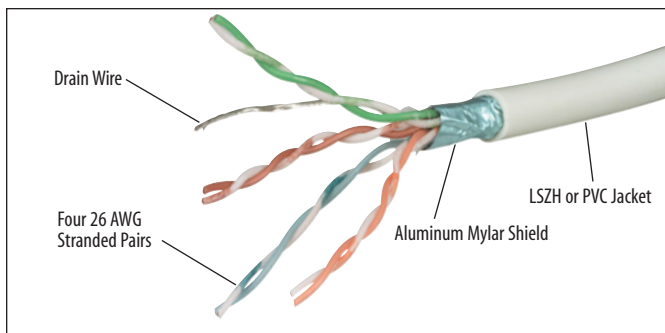

**Premium Category 6 RJ45 to RJ45 Shielded Patch Cords**

Over the past couple of years, Category 6 performance has become the primary choice when installing new network cabling. With high bandwidth applications on the rise and network systems venturing into new areas such as factory environments, the need for shielded Cat 6 cable has also increased. L-com has stepped up to this new demand and created a line of high performance Cat 6 patch cords that feature a 100% foil shield and the option of either a PVC or Low Smoke Zero Halogen (LSZH) jacket.

Item #	Description	Color	1-9	10-24	25-99	100-249	250-499
--------	-------------	-------	-----	-------	-------	---------	---------

**RoHS Category 6 Shielded Patch Cords with PVC Jacket**

This series features a RoHS compliant PVC jacket and a 100% foil shield. The four pair 26 AWG stranded Cat 6 cable is terminated with L-com's unique shielded Cat 6 plugs, with a fully crimped shield termination that doubles as a strain relief.

**RoHS Category 6 Shielded Patch Cords with LSZH Jacket**

This series features a LSZH jacket and a 100% foil shield. The four pair 26 AWG stranded Cat 6 cable is terminated with L-com's unique shielded Cat 6 plugs, with a fully crimped shield termination that doubles as a strain relief.