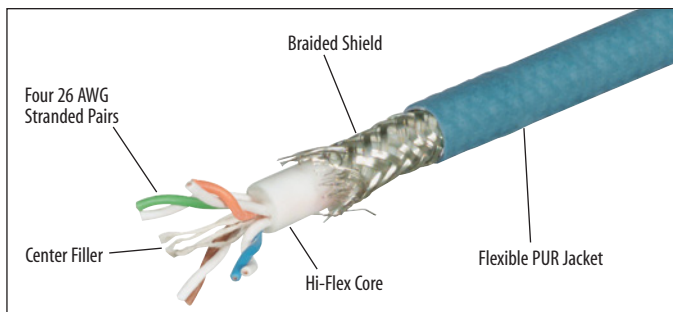

RoHS Hi-Flex Oil Resistant Category 5E Patch Cords

This series features 26 AWG stranded conductors and a braided shield. The outer jacket is low-friction halogen-free PUR that is perfect for cable track applications.

TRD855HFX-1	Shielded Cat. 5E Hi-Flex Patch Cord, RJ45 / RJ45, 1.0 ft	Green	40.95	38.49	36.04	33.58	31.12
TRD855HFX-2	Shielded Cat. 5E Hi-Flex Patch Cord, RJ45 / RJ45, 2.0 ft	Green	45.95	43.19	40.44	37.68	34.92
TRD855HFX-3	Shielded Cat. 5E Hi-Flex Patch Cord, RJ45 / RJ45, 3.0 ft	Green	51.95	48.83	45.72	42.60	39.48
TRD855HFX-5	Shielded Cat. 5E Hi-Flex Patch Cord, RJ45 / RJ45, 5.0 ft	Green	62.95	59.17	55.40	51.62	47.84
TRD855HFX-7	Shielded Cat. 5E Hi-Flex Patch Cord, RJ45 / RJ45, 7.0 ft	Green	73.95	69.51	65.08	60.64	56.20
TRD855HFX-10	Shielded Cat. 5E Hi-Flex Patch Cord, RJ45 / RJ45, 10.0 ft	Green	90.95	85.49	80.04	74.58	69.12
TRD855HFX-15	Shielded Cat. 5E Hi-Flex Patch Cord, RJ45 / RJ45, 15.0 ft	Green	119.95	112.75	105.56	98.36	91.16
TRD855HFX-25	Shielded Cat. 5E Hi-Flex Patch Cord, RJ45 / RJ45, 25.0 ft	Green	175.95	165.39	154.84	144.28	133.72
TRD855HFX-50	Shielded Cat. 5E Hi-Flex Patch Cord, RJ45 / RJ45, 50.0 ft	Green	316.95	297.93	278.92	259.90	240.88
TRD855HFX-75	Shielded Cat. 5E Hi-Flex Patch Cord, RJ45 / RJ45, 75.0 ft	Green	456.95	429.53	402.12	374.70	347.28
TRD855HFX-100	Shielded Cat. 5E Hi-Flex Patch Cord, RJ45 / RJ45, 100.0 ft	Green	597.95	562.07	526.20	490.32	454.44

"Great web site you have here -- All prices are clearly listed with bulk price, too. The descriptions and pictures are very helpful and detailed. Thanks." - Justin K.