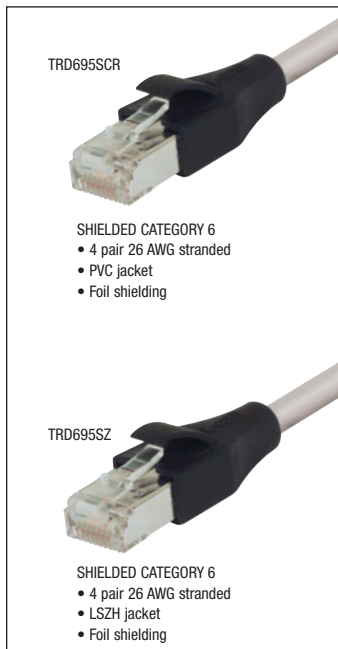

**Premium Category 6 RJ45 to RJ45 Shielded Patch Cords**

Over the past couple of years, Category 6 performance has become the primary choice when installing new network cabling. With high bandwidth applications on the rise and network systems venturing into new areas such as factory environments, the need for shielded Cat 6 cable has also increased. L-com has stepped up to this new demand and created a line of high performance Cat 6 patch cords that feature a 100% foil shield and the option of either a PVC or Low Smoke Zero Halogen (LSZH) jacket.

Item #	Description	Color	1-9	10-24	25-99	100-249	250-499
--------	-------------	-------	-----	-------	-------	---------	---------

**RoHS Category 6 Shielded Patch Cords with PVC Jacket**

This series features a RoHS compliant PVC jacket and a 100% foil shield. The four pair 26 AWG stranded Cat 6 cable is terminated with L-com's unique shielded Cat 6 plugs, with a fully crimped shield termination that doubles as a strain relief.