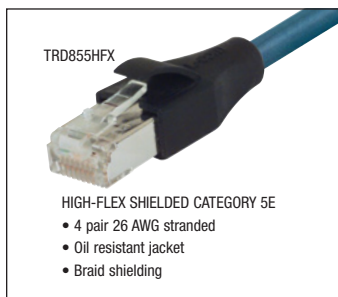

RoHS Hi-Flex Oil Resistant Category 5E Patch Cords

This series features 26 AWG stranded conductors and a braided shield. The outer jacket is low-friction halogen-free PUR that is perfect for cable track applications.

TRD855HFX-1	Shielded Cat. 5E Hi-Flex Patch Cord, RJ45 / RJ45, 1.0 ft	Green	40.95	38.49	36.04	33.58	31.12
TRD855HFX-2	Shielded Cat. 5E Hi-Flex Patch Cord, RJ45 / RJ45, 2.0 ft	Green	45.95	43.19	40.44	37.68	34.92
TRD855HFX-3	Shielded Cat. 5E Hi-Flex Patch Cord, RJ45 / RJ45, 3.0 ft	Green	51.95	48.83	45.72	42.60	39.48
TRD855HFX-5	Shielded Cat. 5E Hi-Flex Patch Cord, RJ45 / RJ45, 5.0 ft	Green	62.95	59.17	55.40	51.62	47.84
TRD855HFX-7	Shielded Cat. 5E Hi-Flex Patch Cord, RJ45 / RJ45, 7.0 ft	Green	73.95	69.51	65.08	60.64	56.20
TRD855HFX-10	Shielded Cat. 5E Hi-Flex Patch Cord, RJ45 / RJ45, 10.0 ft	Green	90.95	85.49	80.04	74.58	69.12
TRD855HFX-15	Shielded Cat. 5E Hi-Flex Patch Cord, RJ45 / RJ45, 15.0 ft	Green	119.95	112.75	105.56	98.36	91.16
TRD855HFX-25	Shielded Cat. 5E Hi-Flex Patch Cord, RJ45 / RJ45, 25.0 ft	Green	175.95	165.39	154.84	144.28	133.72
TRD855HFX-50	Shielded Cat. 5E Hi-Flex Patch Cord, RJ45 / RJ45, 50.0 ft	Green	316.95	297.93	278.92	259.90	240.88
TRD855HFX-75	Shielded Cat. 5E Hi-Flex Patch Cord, RJ45 / RJ45, 75.0 ft	Green	456.95	429.53	402.12	374.70	347.28
TRD855HFX-100	Shielded Cat. 5E Hi-Flex Patch Cord, RJ45 / RJ45, 100.0 ft	Green	597.95	562.07	526.20	490.32	454.44

"Great web site you have here -- All prices are clearly listed with bulk price, too. The descriptions and pictures are very helpful and detailed. Thanks." - Justin K.