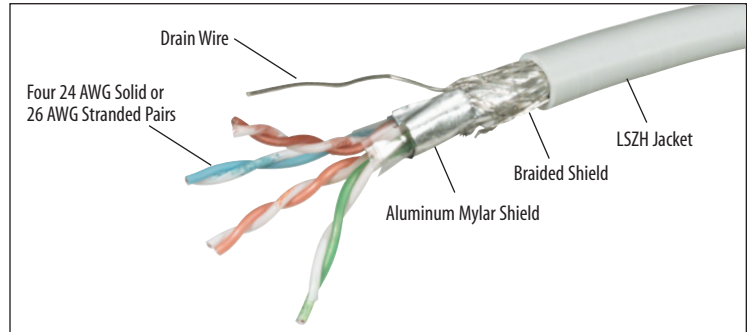

Item #	Description	Color	1-9	10-24	25-99	100-249	250-499
--------	-------------	-------	-----	-------	-------	---------	---------

RoHS Category 5E Shielded Low Smoke Zero Halogen Patch Cords

This series features 26 AWG stranded conductors and a 100% foil shield. The LSZH jacket is perfect for environments where PVC's combustive toxicity is restricted.

TRD855SZ-1	Shielded Cat. 5E LSZH Patch Cord, RJ45 / RJ45, 1.0 ft	Black	16.95	16.61	15.93	14.92	12.71
TRD855SZ-2	Shielded Cat. 5E LSZH Patch Cord, RJ45 / RJ45, 2.0 ft	Black	17.45	17.10	16.40	15.36	13.09
TRD855SZ-3	Shielded Cat. 5E LSZH Patch Cord, RJ45 / RJ45, 3.0 ft	Black	18.45	18.08	17.34	16.24	13.84
TRD855SZ-4	Shielded Cat. 5E LSZH Patch Cord, RJ45 / RJ45, 5.0 ft	Black	19.95	19.55	18.75	17.56	14.96
TRD855SZ-7	Shielded Cat. 5E LSZH Patch Cord, RJ45 / RJ45, 7.0 ft	Black	21.45	21.02	20.16	18.88	16.09
TRD855SZ-10	Shielded Cat. 5E LSZH Patch Cord, RJ45 / RJ45, 10.0 ft	Black	23.45	22.98	22.04	20.64	17.59
TRD855SZ-15	Shielded Cat. 5E LSZH Patch Cord, RJ45 / RJ45, 15.0 ft	Black	27.45	26.90	25.80	24.16	20.59
TRD855SZ-25	Shielded Cat. 5E LSZH Patch Cord, RJ45 / RJ45, 25.0 ft	Black	34.95	34.25	32.85	30.76	26.21
TRD855SZ-50	Shielded Cat. 5E LSZH Patch Cord, RJ45 / RJ45, 50.0 ft	Black	53.45	52.38	50.24	47.04	40.09
TRD855SZ-75	Shielded Cat. 5E LSZH Patch Cord, RJ45 / RJ45, 75.0 ft	Black	72.45	71.00	68.10	63.76	54.34
TRD855SZ-100	Shielded Cat. 5E LSZH Patch Cord, RJ45 / RJ45, 100.0 ft	Black	90.95	89.13	85.49	80.04	68.21

Twisted Pair Pinning: 1 & 2, 3 & 6, 4 & 5, 7 & 8.

Category 5E Double Shielded Low Smoke Zero Halogen Patch Cords for High EMI/RFI Environments

When a single shield is not enough, L-com's exclusive double-shielded patch cords are ideal. EMI/RFI interference is drastically reduced due to L-com's superior cable shielding, a combination of a 100% foil plus a 60% braid shield. The Low Smoke Zero Halogen (LSZH) jacket allows this industrial patch cord to meet today's environmental and safety requirements.