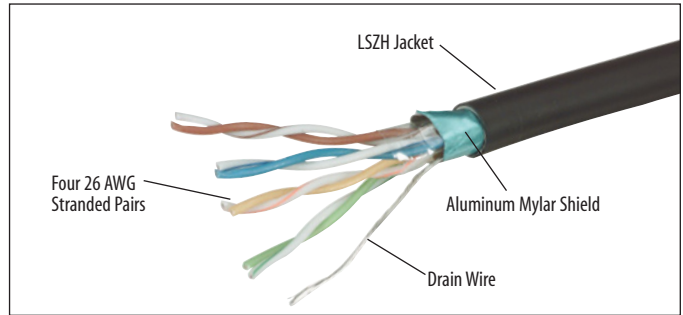

Category 5E RJ45 to RJ45 Shielded Low Smoke Zero Halogen Patch Cords

Designed for environments where PVC's combustive toxicity is restricted, L-com's shielded Low Smoke Zero Halogen (LSZH) Ethernet cables provide the ideal alternative. Featuring all-metal-body RJ45 connectors and aluminumized polyester shielded cable with drain wire, these assemblies are designed to protect from EMI/RFI while maintaining high performance data transmission characteristics. Ensure the protection of your investment by utilizing these L-com exclusive LSZH cables. Ask about custom lengths and quantity pricing. Talk to us about your project today!

Item #	Description	Color	1-9	10-24	25-99	100-249	250-499
--------	-------------	-------	-----	-------	-------	---------	---------

RoHS Category 5E Shielded Low Smoke Zero Halogen Patch Cords

This series features 26 AWG stranded conductors and a 100% foil shield. The LSZH jacket is perfect for environments where PVC's combustive toxicity is restricted.