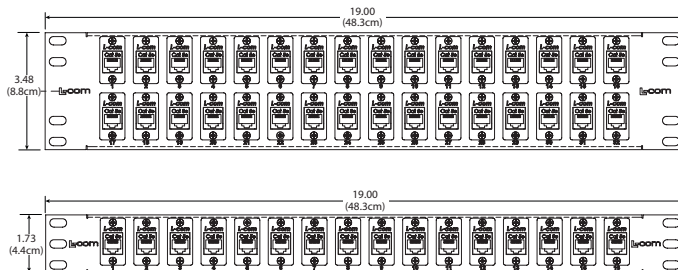

L-com offers system designers a complete selection of panel configurations for telecom connections. Each panel features a numerical legend below each port allowing users a fast and simple way to identify ports for their equipment. Our panels are made with .060 inch (16 ga) cold-rolled steel and finished with a durable black powder coat. An optional cable management bracket kit used on the rear of the panel gives a secure place to tie off cable bundles and prevent connector fatigue. Panels are available with RJ11/12 or RJ45 style couplers.