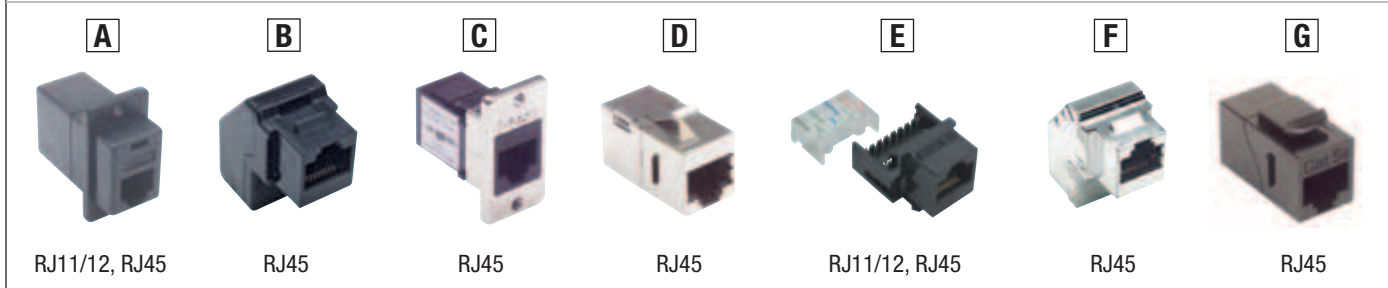

L-com offers system designers a complete selection of panel configurations for telecom connections. Each panel features a numerical legend below each port allowing users a fast and simple way to identify ports for their equipment. Our panels are made with .060 inch (16 ga) cold-rolled steel and finished with a durable black powder coat. An optional cable management bracket kit used on the rear of the panel gives a secure place to tie off cable bundles and prevent connector fatigue. Panels are available with RJ11/12 or RJ45 style couplers.