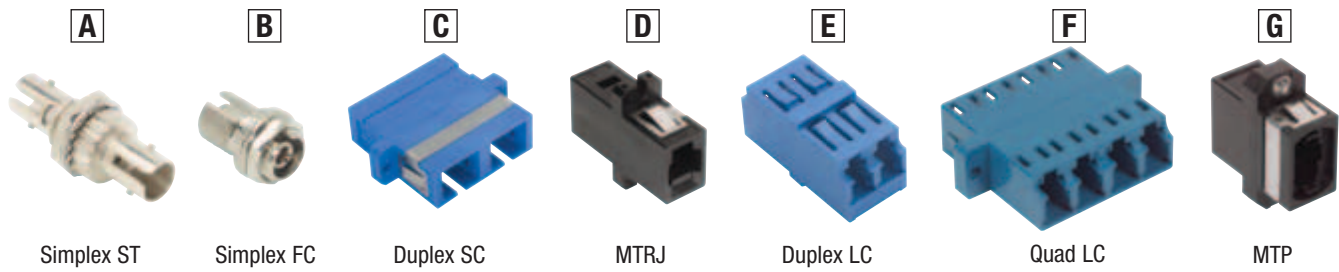

System designers have a complete selection of panel configurations for fiber optic connections to choose from. Each panel features a numerical legend below each port. This allows users a fast and simple way to identify ports for their equipment. Our panels are made with .060 inch (16 ga) cold-rolled steel and finished with a durable black powder coat. An optional cable management bracket kit used on the rear of the panel gives a secure place to tie off cable bundles and prevent connector fatigue. Panels are available with ST, FC, SC, MTRJ, LC or MTP style couplers.