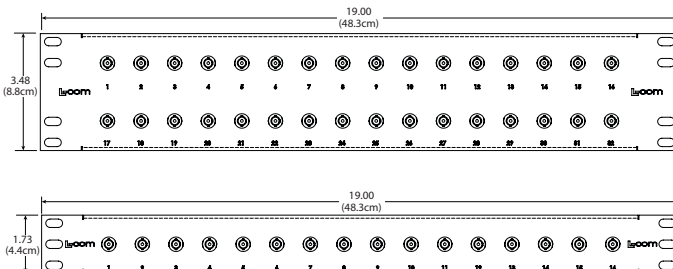

System designers have a complete selection of panel configurations for fiber optic connections to choose from. Each panel features a numerical legend below each port. This allows users a fast and simple way to identify ports for their equipment. Our panels are made with .060 inch (16 ga) cold-rolled steel and finished with a durable black powder coat. An optional cable management bracket kit used on the rear of the panel gives a secure place to tie off cable bundles and prevent connector fatigue. Panels are available with ST, FC, SC, MTRJ, LC or MTP style couplers.