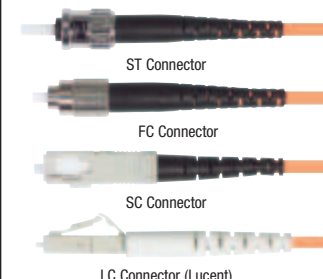

✓RoHS Dual SC to Dual SC Duplex Patch Cord, Multimode Fiber with LSZH Jacket

FODZSC50-01	MM LSZH Fiber Cable, Dual SC / Dual SC, 1.0m	14.75	13.86	12.98	12.10	11.21
FODZSC50-02	MM LSZH Fiber Cable, Dual SC / Dual SC, 2.0m	16.25	15.27	14.30	13.33	12.35
FODZSC50-03	MM LSZH Fiber Cable, Dual SC / Dual SC, 3.0m	17.75	16.68	15.62	14.56	13.49
FODZSC50-04	MM LSZH Fiber Cable, Dual SC / Dual SC, 4.0m	19.25	18.09	16.94	15.79	14.63
FODZSC50-05	MM LSZH Fiber Cable, Dual SC / Dual SC, 5.0m	20.75	19.50	18.26	17.02	15.77

✓RoHS Dual FC to Dual FC Duplex Patch Cord, Multimode Fiber with LSZH Jacket

FODZFC50-01	MM LSZH Fiber Cable, Dual FC / Dual FC, 1.0m	17.50	16.45	15.40	14.35	13.30
FODZFC50-02	MM LSZH Fiber Cable, Dual FC / Dual FC, 2.0m	19.00	17.86	16.72	15.58	14.44
FODZFC50-03	MM LSZH Fiber Cable, Dual FC / Dual FC, 3.0m	20.50	19.27	18.04	16.81	15.58
FODZFC50-04	MM LSZH Fiber Cable, Dual FC / Dual FC, 4.0m	22.00	20.68	19.36	18.04	16.72
FODZFC50-05	MM LSZH Fiber Cable, Dual FC / Dual FC, 5.0m	23.50	22.09	20.68	19.27	17.86

CONNECTOR LEGEND

You can have custom fiber cables in as little as 48 hours. CALL 1-800-343-1455 NOW!

"A" and "B" markers make the connection

The "A" and "B" markers on duplex fiber jumpers assist in the proper connection between two transceivers. The transmit (Tx) port of one transceiver connects to the Receive (Rx) port of the second transceiver as illustrated at right. It is important to determine how the individual fibers in a duplex assembly are marked (A to A or A to B) to assure proper connections are made between the Tx and Rx ports of the transceivers.

Online Video
L-com.com/Videos/A06

For other lengths and/or connector combinations please use our Product Configurator on our website L-com.com or contact our Sales or Customer Team. No minimum order requirements!

How to clean a fiber cable
See the free video tip and more at L-com.com/Videos/A05