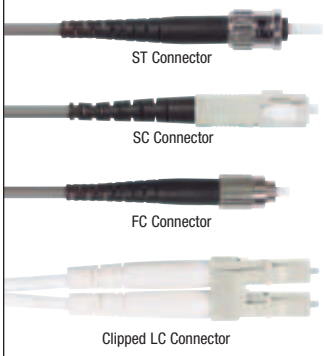

**CONNECTOR LEGEND**

You can have custom fiber cables in as little as 48 hours.  
**CALL 1-800-343-1455 NOW!**

Item #	Description	1-9	10-24	25-99	100-249	250-499
--------	-------------	-----	-------	-------	---------	---------

**62.5/125** L-com's multimode fiber optic patch cords and adapter cords utilize OFNR Riser Rated jackets. All cables are 100% optically tested and utilize a PC polish. Custom lengths and other connector types are available. All cable measurements are in meters. 1m = 3.28 ft.

**✓RoHS Dual ST to Dual ST Duplex Patch Cords, Multimode Fiber with OFNR Jacket**

FODSTC-01	MM Fiber Cable, Dual ST / Dual ST, 1.0m	16.00	15.04	14.08	13.12	12.16
FODSTC-02	MM Fiber Cable, Dual ST / Dual ST, 2.0m	17.25	16.21	15.18	14.15	13.11
FODSTC-03	MM Fiber Cable, Dual ST / Dual ST, 3.0m	18.50	17.39	16.28	15.17	14.06
FODSTC-04	MM Fiber Cable, Dual ST / Dual ST, 4.0m	19.75	18.56	17.38	16.20	15.01
FODSTC-05	MM Fiber Cable, Dual ST / Dual ST, 5.0m	21.00	19.74	18.48	17.22	15.96
FODSTC-10	MM Fiber Cable, Dual ST / Dual ST, 10.0m	27.25	25.61	23.98	22.35	20.71
FODSTC-15	MM Fiber Cable, Dual ST / Dual ST, 15.0m	33.50	31.49	29.48	27.47	25.46
FODSTC-20	MM Fiber Cable, Dual ST / Dual ST, 20.0m	39.75	37.36	34.98	32.60	30.21
FODSTC-25	MM Fiber Cable, Dual ST / Dual ST, 25.0m	46.00	43.24	40.48	37.72	34.96
FODSTC-30	MM Fiber Cable, Dual ST / Dual ST, 30.0m	52.25	49.11	45.98	42.85	39.71
FODSTC-35	MM Fiber Cable, Dual ST / Dual ST, 35.0m	58.50	54.99	51.48	47.97	44.46
FODSTC-40	MM Fiber Cable, Dual ST / Dual ST, 40.0m	64.75	60.86	56.98	53.10	49.21
FODSTC-45	MM Fiber Cable, Dual ST / Dual ST, 45.0m	71.00	66.74	62.48	58.22	53.96