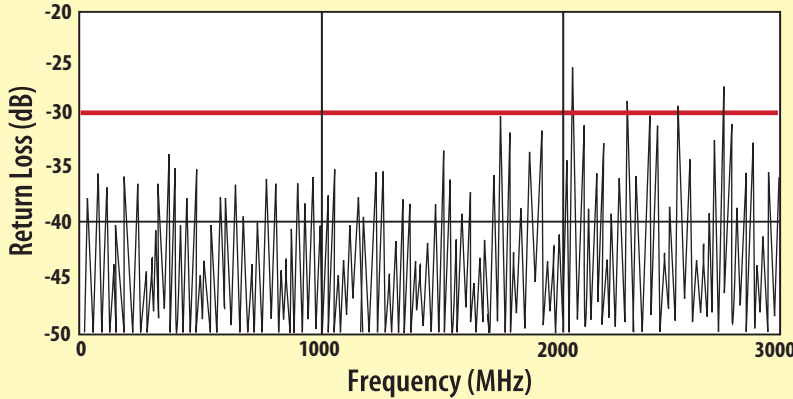

Digital and analog video cable

This return loss chart illustrates why digital video cable performance is vastly different than analog video cable. Analog video bandwidth at 6 MHz is quite narrow and low in frequency while digital video bandwidth depending on data rate can be as much as 750 MHz with a higher operating frequency. As the bandwidth and frequency increase so does the difficulty of limiting spikes above the -30dB range. Standard RG59 and RG6 type

cable, commonly used for analog video, does not have sufficient bandwidth for optimal performance in digital video applications and will limit lengths as well as degrade performance. C1505A and C1506A cable with associated BNC connectors are specifically designed for the more demanding digital video frequency and bandwidth.