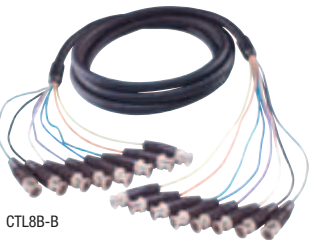

CTL3B-B

CTL4B-B

CTL5B-B

CTL8B-B

PR175B1675BLK

PR35B3275BLK

Item #	Description	#Coax	1-9	10-24	25-99	100-249	250-499
<b>Premium 3 Line Coaxial Cable with BNC Plugs</b>							
CTL3B-5B	Premium Multi-Coaxial Cable, 3 BNC Male / Male, 5.0ft (1.5m)	3	21.75	20.01	18.27	16.53	14.79
CTL3B-7.5B	Premium Multi-Coaxial Cable, 3 BNC Male / Male, 7.5ft (2.3m)	3	25.15	23.14	21.13	19.11	17.10
CTL3B-10B	Premium Multi-Coaxial Cable, 3 BNC Male / Male, 10.0ft (3.0m)	3	28.50	26.22	23.94	21.66	19.38
CTL3B-15B	Premium Multi-Coaxial Cable, 3 BNC Male / Male, 15.0ft (4.6m)	3	35.25	32.43	29.61	26.79	23.97
CTL3B-25B	Premium Multi-Coaxial Cable, 3 BNC Male / Male, 25.0ft (7.6m)	3	48.75	44.85	40.95	37.05	33.15
CTL3B-50B	Premium Multi-Coaxial Cable, 3 BNC Male / Male, 50.0ft (15.24m)	3	82.50	75.90	69.30	62.70	56.10

**Premium 4 Line Coaxial Cable with BNC Plugs**

These multiple line coaxial assemblies provide a neatly packaged bundle for use in such applications as video servers. They replace individual coaxial runs that can be difficult to handle in high density applications eliminating unsightly cable entanglements. Individual coaxial lines are color coded to assure proper connections are made. All coaxial lines are 75 Ohm impedance and feature full shield coverage comprised of copper braid and aluminum backed Mylar.

**Premium 5 Line Coaxial Cable with BNC Plugs**

L-com's Premium grade five line BNC coaxial cables are perfect for professional 75 Ohm analog video applications. Each coax line is color coded so identification of attached devices for troubleshooting and reference is a snap. These cables feature double shielding consisting of a copper braid as well as aluminum Mylar wrap.