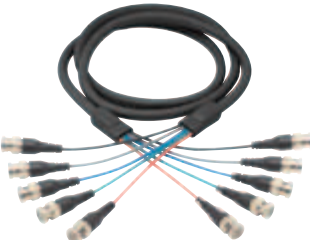

CTL3B-B

CTL4B-B

CTL5B-B

CTL8B-B

PR175B1675BLK

PR35B3275BLK

Item #	Description	#Coax	1-9	10-24	25-99	100-249	250-499
<b>Premium 3 Line Coaxial Cable with BNC Plugs</b>							
CTL3B-5B	Premium Multi-Coaxial Cable, 3 BNC Male / Male, 5.0ft (1.5m)	3	21.75	20.01	18.27	16.53	14.79
CTL3B-7.5B	Premium Multi-Coaxial Cable, 3 BNC Male / Male, 7.5ft (2.3m)	3	25.15	23.14	21.13	19.11	17.10
CTL3B-10B	Premium Multi-Coaxial Cable, 3 BNC Male / Male, 10.0ft (3.0m)	3	28.50	26.22	23.94	21.66	19.38
CTL3B-15B	Premium Multi-Coaxial Cable, 3 BNC Male / Male, 15.0ft (4.6m)	3	35.25	32.43	29.61	26.79	23.97
CTL3B-25B	Premium Multi-Coaxial Cable, 3 BNC Male / Male, 25.0ft (7.6m)	3	48.75	44.85	40.95	37.05	33.15
CTL3B-50B	Premium Multi-Coaxial Cable, 3 BNC Male / Male, 50.0ft (15.24m)	3	82.50	75.90	69.30	62.70	56.10

**Premium 4 Line Coaxial Cable with BNC Plugs**

These multiple line coaxial assemblies provide a neatly packaged bundle for use in such applications as video servers. They replace individual coaxial runs that can be difficult to handle in high density applications eliminating unsightly cable entanglements. Individual coaxial lines are color coded to assure proper connections are made. All coaxial lines are 75 Ohm impedance and feature full shield coverage comprised of copper braid and aluminum backed Mylar.

**Premium 5 Line Coaxial Cable with BNC Plugs**

L-com's Premium grade five line BNC coaxial cables are perfect for professional 75 Ohm analog video applications. Each coax line is color coded so identification of attached devices for troubleshooting and reference is a snap. These cables feature double shielding consisting of a copper braid as well as aluminum Mylar wrap.