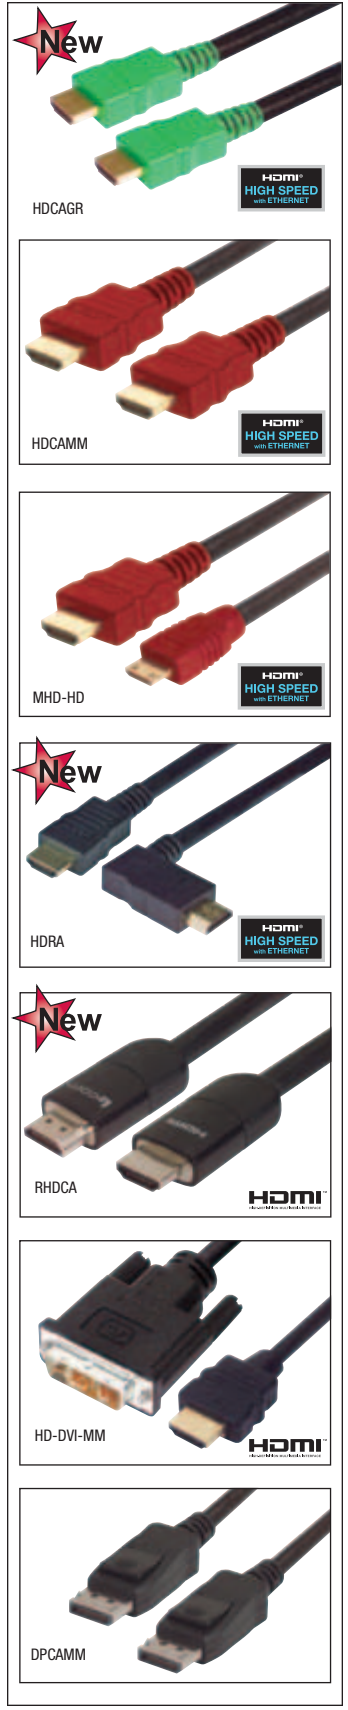

RoHS status information
listed on every product saves you time.
L-com.com/RoHS

L-com Global Connectivity