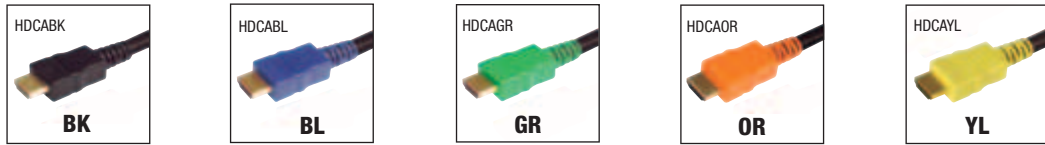

Item #	Description	1-9	10-24	25-99	100-249	250-499
--------	-------------	-----	-------	-------	---------	---------

✓RoHS HDMI® Cable Assemblies with Multiple Colored Connector Over Molds

L-com offers an extensive line of high speed HDMI cables with Ethernet that feature different colored connector over molds. Color coding helps with visual identification of attached services/equipment. These color coded HDMI cables support all the latest HDMI features including 3D over HDMI and Ethernet Channel.

Ordering is easy, add the desired color code to the part number. EX: HDCABL-1

HDCABK	High Speed HDMI Cable with Ethernet, HDMI Male / HDMI Male, 0.5m	16.95	15.93	14.92	13.90	12.88
HDCABL	High Speed HDMI Cable with Ethernet, HDMI Male / HDMI Male, 1.0m	20.95	19.69	18.44	17.18	15.92
HDCABL-2	High Speed HDMI Cable with Ethernet, HDMI Male / HDMI Male, 2.0m	24.95	23.45	21.96	20.46	18.96
HDCABL-3	High Speed HDMI Cable with Ethernet, HDMI Male / HDMI Male, 3.0m	28.95	27.21	25.48	23.74	22.00
HDCABL-4	High Speed HDMI Cable with Ethernet, HDMI Male / HDMI Male, 4.0m	32.95	30.97	29.00	27.02	25.04
HDCABL-5	High Speed HDMI Cable with Ethernet, HDMI Male / HDMI Male, 5.0m	36.95	34.73	32.52	30.30	28.08

✓RoHS HDMI® to Mini HDMI Cable Assemblies

Our HDMI to Mini HDMI cables are perfect for connecting standard HDMI interfaces to Mini HDMI peripherals such as camcorders, displays and digital cameras. By utilizing these assemblies there is no need to purchase a separate standalone adapter. Each cable is functionally tested to ensure top performance and features rugged overmold connectors and double shielded PVC jackets which protect against EMI/RFI. This series is available in six standard off the shelf lengths. Custom cable lengths are available upon request.