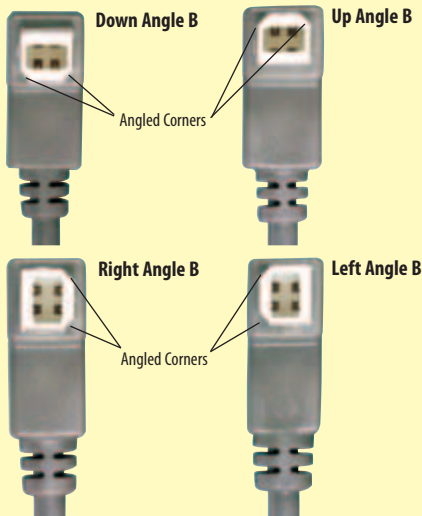

B Style Connectors

For B style connectors, the angled corners of the connector are key in determining the correct angle for your application.