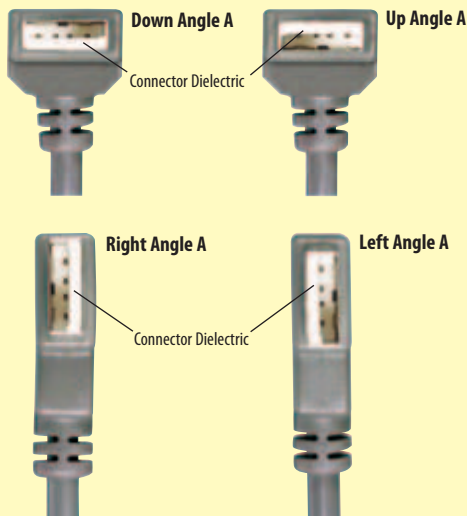

✓RoHS Deluxe USB 2.0 Cable Assemblies – Right Angle Type A to Right Angle Type B, 30 Microinches Gold

CA90RA-90RB-05M	USB Cable, Right Angle Type A Male / Right Angle Type B Male, 0.5m	6.85	6.30	5.75	5.21	4.66
CA90RA-90RB-1M	USB Cable, Right Angle Type A Male / Right Angle Type B Male, 1.0m	7.25	6.67	6.09	5.51	4.93
CA90RA-90RB-2M	USB Cable, Right Angle Type A Male / Right Angle Type B Male, 2.0m	8.05	7.41	6.76	6.12	5.47
CA90RA-90RB-3M	USB Cable, Right Angle Type A Male / Right Angle Type B Male, 3.0m	8.85	8.14	7.43	6.73	6.02
CA90RA-90RB-5M	USB Cable, Right Angle Type A Male / Right Angle Type B Male, 5.0m	10.45	9.61	8.78	7.94	7.11

✓RoHS Deluxe USB 2.0 Cable Assemblies – Up Angle Type A to Up Angle Type B, 30 Microinches Gold

CA90UA-90UB-05M	USB Cable, Up Angle Type A Male / Up Angle Type B Male, 0.5m	6.85	6.30	5.75	5.21	4.66
CA90UA-90UB-1M	USB Cable, Up Angle Type A Male / Up Angle Type B Male, 1.0m	7.25	6.67	6.09	5.51	4.93
CA90UA-90UB-2M	USB Cable, Up Angle Type A Male / Up Angle Type B Male, 2.0m	8.05	7.41	6.76	6.12	5.47
CA90UA-90UB-3M	USB Cable, Up Angle Type A Male / Up Angle Type B Male, 3.0m	8.85	8.14	7.43	6.73	6.02
CA90UA-90UB-5M	USB Cable, Up Angle Type A Male / Up Angle Type B Male, 5.0m	10.45	9.61	8.78	7.94	7.11

Defining angled USB cable assemblies

Angled connector hoods help connect USB cables in tight places. L-com now offers four options each for standard A and B style connectors. The photos below detail the connector position relative to the cable entry direction.

A Style Connectors

For A style connectors, the position of the connector dielectric* is key in determining the correct angle for your application. *Note: The connector dielectric is the plastic material that contains the contacts