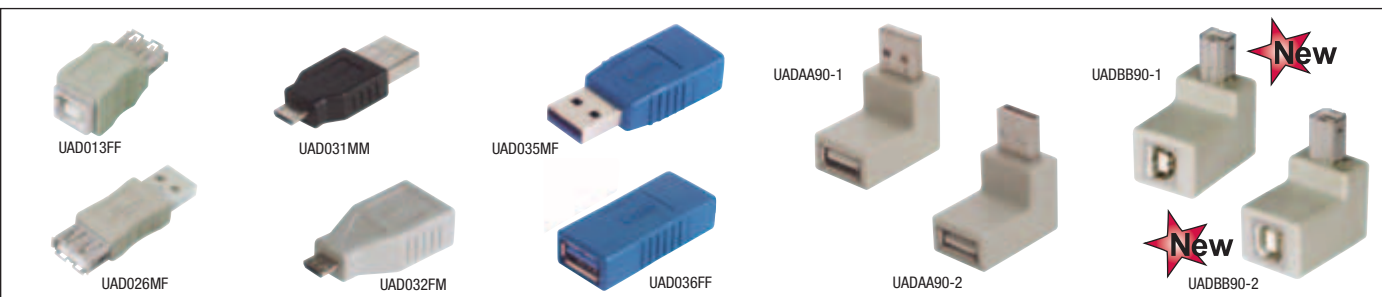

UAD013FF

UAD031MM

UAD035MF

UADAA90-1

UADBB90-1

UAD026MF

UAD032FM

UAD036FF

UADAA90-2

UADBB90-2

"Everything was much easier to find. The pictures on the web site do a good job of capturing the products. The check out was smooth. It appeared to be secure and it was pretty streamlined. All in all a "bang up job" on the site."

- Nathaniel B. Lyon, Owner, Northfield WiFi