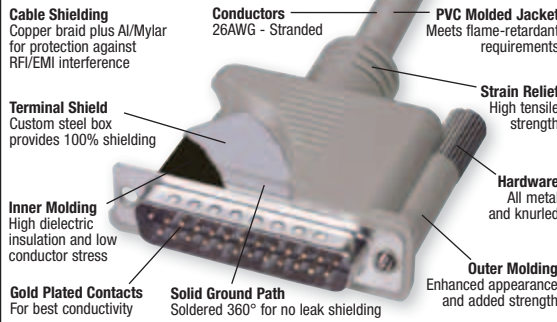

Item #	Description	1-9	10-24	25-99	100-249	250-499
--------	-------------	-----	-------	-------	---------	---------

Premium D-Sub Cable Assemblies - Fully Populated and Double Shielded

The CS2N Series of D-Sub cable assemblies is our top of the line D-Sub cabling offering. These cables offer the best features for those applications where only the best will do. The bulk cable utilizes 26AWG stranded conductors with double shielding (copper braid plus aluminum mylar foil) and flexible PVC jacket. Fully molded backshells also have a unique stamped steel internal enclosure that provides the ultimate in shielding performance. Mounting is done via rugged 4-40 thumbscrews that are easy to grip without the need for a screwdriver. Hex nuts on female connectors are removable to expose 4-40 thumbscrews. Color: Light Gray.

• More lengths available. Go to L-com.com

No more D-Sub connector gender confusion!

Online Video
L-com.com/Videos/A14

Best Seller

RoHS Premium 9 Pin D-Sub Cables - Molded, Fully Populated and Double Shielded