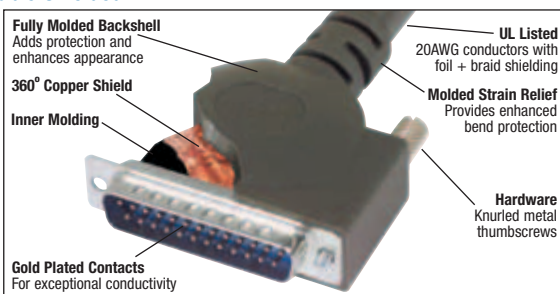

Heavy Duty D-Sub Cables - 20 AWG Conductors, Double Shielded

L-com's new, ground breaking D-Sub cables use 20 AWG conductors, the largest conductor most D-Sub connectors can accommodate. This allows for maximum current throughput as well as an extremely durable assembly. Other key features include double shielding to prevent against data corrupting EMI/RFI, threaded inserts allowing the cable to be panel mounted directly without use of an adapter, and straight through wiring to accommodate most applications. Standard lengths range from 1 to 50ft (0.3 to 15.2m) and custom lengths/pinouts are available with modest minimum requirements.