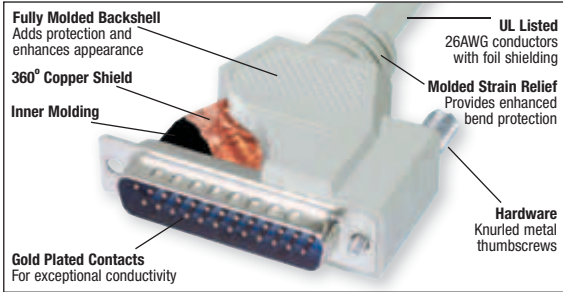

Item #	Description	1-9	10-24	25-99	100-249	250-499
--------	-------------	-----	-------	-------	---------	---------

Deluxe D-Sub Cable Assemblies - Fully Populated with 4-40 Thumbscrews

The CSMN Series of D-Sub cable assemblies is our middle of the line offering excellent performance and lower pricing. All assemblies utilize 26AWG stranded conductors with foil shielding for flexibility and performance. Backshells are fully molded with copper shielding for better immunity to outside noise. Mating hardware is 4-40 thumbscrews which makes securing without tools quick and easy. Hex nuts on female connectors are removable to expose 4-40 thumbscrews. **Note:** 50 pin assemblies use 28AWG twisted pairs due to space constraints in backshell molding. Color: Light Gray.

- See L-com's Master Catalog or website for our Economy Molded D-Sub Cable Assemblies
- More lengths available. Go to L-com.com
- New Female / Female in DB9, DB15 and DB25

RoHS Deluxe 9 Pin D-Sub Molded Cables with Thumbscrews - Shielded and Fully Populated