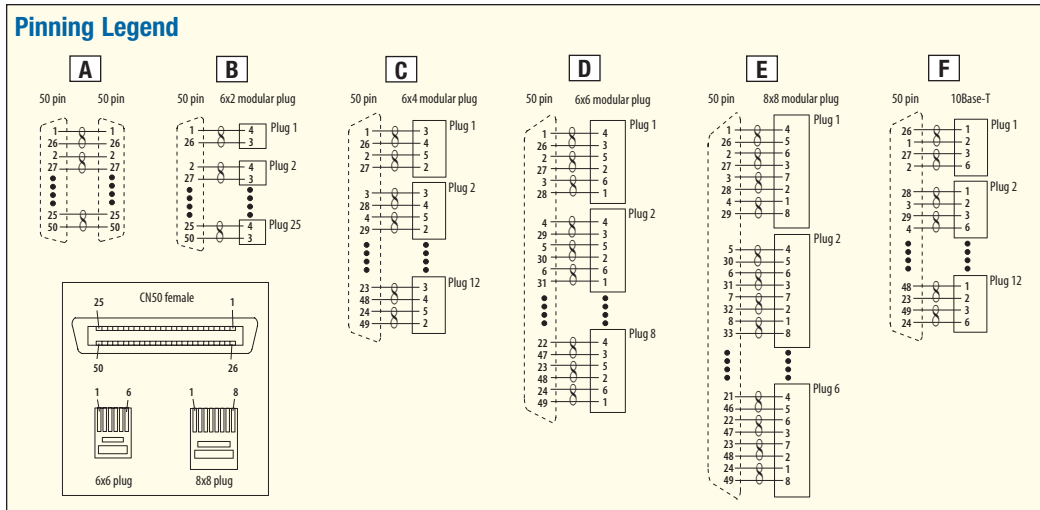

"Great products...L-com is the only place to shop for quality at a fantastic price from people who really know their products."
- Larry Miller, MIS/IT Manager, Exterior Wood, Inc., Washougal, WA