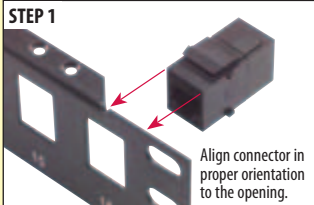

Exclusive

Exclusive

Using L-com's right angle Cat 5E coupler

The unique design of the L-com TDG1026KC-R5E right angle Cat5E coupler allows for cable connectivity in tight fit/confined space applications found with premise wiring installations involving wall plates and with MDF and IDF applications where patch panel depth is limited.

RoHS RJ45 (8x8) Keystone Feed-Thru Couplers - Shielded and Unshielded Category 3, 5E and 6

These couplers utilize two RJ45 (8x8) modular jacks and fit into a standard keystone style opening. A slim housing design permits high density mounting. Couplers listed include Category 3, Category 5E and Category 6 performance ratings in both shielded and unshielded versions. Connector housings enclosed within a fully stamped shielding. Designed to work with EIA/TIA 568A and B wiring.

Easily panel mount a keystone style connector

Keystone style refers to the snap-in mounting mechanism that many manufacturers have adopted.

Online Video

L-com.com/Videos/A10

RoHS Premium Keystone Style RJ45 (8x8) Feed-Thru Modular Couplers - Category 5E Rated