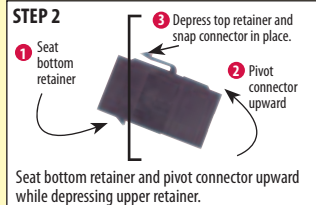

RoHS RJ45 (8x8) Keystone Feed-Thru Couplers - Shielded and Unshielded Category 3, 5E and 6

These couplers utilize two RJ45 (8x8) modular jacks and fit into a standard keystone style opening. A slim housing design permits high density mounting. Couplers listed include Category 3, Category 5E and Category 6 performance ratings in both shielded and unshielded versions. Connector housings enclosed within a fully stamped shielding. Designed to work with EIA/TIA 568A and B wiring.

Easily panel mount a keystone style connector

Keystone style refers to the snap-in mounting mechanism that many manufacturers have adopted.

Online Video

L-com.com/Videos/A10

RoHS Premium Keystone Style RJ45 (8x8) Feed-Thru Modular Couplers - Category 5E Rated