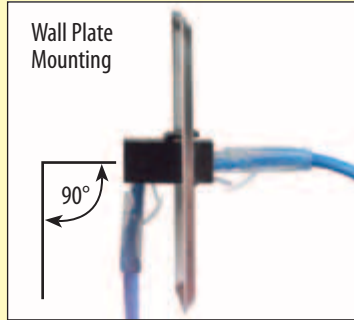

Item #	Description	1-9	10-24	25-99	100-249	250-499
--------	-------------	-----	-------	-------	---------	---------

L-com's Exclusive Right Angle Category 5E Keystone Couplers

An exclusive product design from L-com, these new right angle Category 5E couplers offer true 90° connectivity and meet Category 5E standards. These unique right angle keystone couplers were designed to address tight fit applications commonly seen with wall plates and some patch panel designs. These robust right angle Cat 5E couplers fit standard .765" (0.3cm) X .585" (0.2cm) keystone openings and can be used for myriad voice, video and data applications.

Features of this right angle coupler:

- High Performance Cat 5E right angle coupler for panel, wall plate and enclosure mounting
- Gold plated contacts provide reliable connections with repeated mating cycles
- EIA568A/B dual wiring provides compatibility in every installation
- RJ45 jacks conform to TIA-1096
- Meets or exceeds Category 5E standards

Exclusive

Exclusive

Using L-com's right angle Cat 5E coupler

The unique design of the L-com TDG1026KC-R5E right angle Cat5E coupler allows for cable connectivity in tight fit/confined space applications found with premise wiring installations involving wall plates and with MDF and IDF applications where patch panel depth is limited.

RoHS Premium Panel Mounted Modular Coupler Kits - Category 3, 5E and 6 - Shielded and Unshielded

These unique coupler kits allow panel mounting in virtually any panel thickness. A solid die-cast metal mounting frame provides secure mounting and reliable grounding. Kits include a snap-in coupler, mounting frame and two 4-40 machine screws.