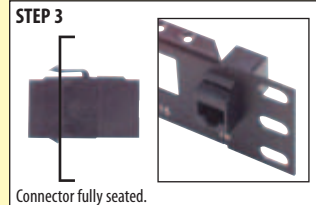

Exclusive

Exclusive

Using L-com's right angle Cat 5E coupler

The unique design of the L-com TDG1026KC-R5E right angle Cat5E coupler allows for cable connectivity in tight fit/confined space applications found with premise wiring installations involving wall plates and with MDF and IDF applications where patch panel depth is limited.

RoHS RJ45 (8x8) Keystone Feed-Thru Couplers - Shielded and Unshielded Category 3, 5E and 6

These couplers utilize two RJ45 (8x8) modular jacks and fit into a standard keystone style opening. A slim housing design permits high density mounting. Couplers listed include Category 3, Category 5E and Category 6 performance ratings in both shielded and unshielded versions. Connector housings enclosed within a fully stamped shielding. Designed to work with EIA/TIA 568A and B wiring.

Easily panel mount a keystone style connector

Keystone style refers to the snap-in mounting mechanism that many manufacturers have adopted.

Online Video

L-com.com/Videos/A10

RoHS Premium Keystone Style RJ45 (8x8) Feed-Thru Modular Couplers - Category 5E Rated