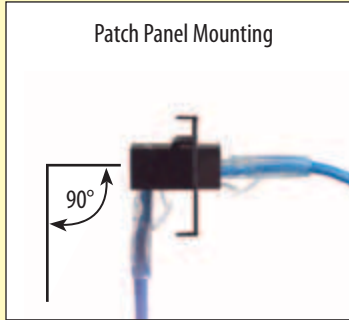

Item #	Description	1-9	10-24	25-99	100-249	250-499
--------	-------------	-----	-------	-------	---------	---------

L-com's Exclusive Right Angle Category 5E Keystone Couplers

An exclusive product design from L-com, these new right angle Category 5E couplers offer true 90° connectivity and meet Category 5E standards. These unique right angle keystone couplers were designed to address tight fit applications commonly seen with wall plates and some patch panel designs. These robust right angle Cat 5E couplers fit standard .765" (0.3cm) X .585" (0.2cm) keystone openings and can be used for myriad voice, video and data applications.

Features of this right angle coupler:

- High Performance Cat 5E right angle coupler for panel, wall plate and enclosure mounting
- Gold plated contacts provide reliable connections with repeated mating cycles
- EIA568A/B dual wiring provides compatibility in every installation
- RJ45 jacks conform to TIA-1096
- Meets or exceeds Category 5E standards

Exclusive

Exclusive

Using L-com's right angle Cat 5E coupler

The unique design of the L-com TDG1026KC-R5E right angle Cat5E coupler allows for cable connectivity in tight fit/confined space applications found with premise wiring installations involving wall plates and with MDF and IDF applications where patch panel depth is limited.