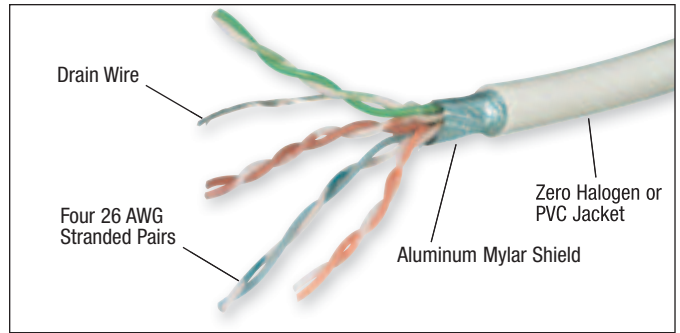

Premium Category 6 RJ45 to RJ45 Shielded Patch Cords

Category 6 has become the de facto standard when installing new network cabling. With high bandwidth applications on the rise and Ethernet network deployments venturing into new areas such as factory environments, the need for shielded Cat 6 cable assemblies has also increased. L-com has stepped up to this new demand and created a line of high performance Cat 6 patch cords that feature a 100% foil shield and the option of either a PVC or Zero Halogen jacket.