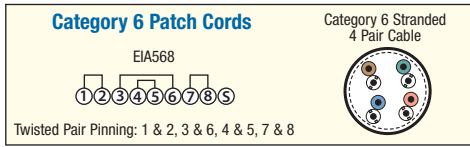

Item #	Description	Color	1-9	10-24	25-99	100-249	250-499
RoHS Category 6 Shielded Patch Cords with PVC Jacket							
This series features a RoHS compliant PVC jacket and a 100% foil shield. The four pair 26 AWG stranded Cat 6 cable is terminated with L-com's unique shielded Cat 6 plugs, with a fully crimped shield termination that doubles as a strain relief.							
TRD695SCR-1	Shielded Cat. 6 Patch Cord, RJ45 / RJ45, 1.0ft (0.3m)	Lt. Gray	8.95	8.77	8.41	7.88	6.71
TRD695SCR-2	Shielded Cat. 6 Patch Cord, RJ45 / RJ45, 2.0ft (0.6m)	Lt. Gray	9.95	9.75	9.35	8.76	7.46
TRD695SCR-3	Shielded Cat. 6 Patch Cord, RJ45 / RJ45, 3.0ft (0.9m)	Lt. Gray	10.95	10.73	10.29	9.64	8.21
TRD695SCR-5	Shielded Cat. 6 Patch Cord, RJ45 / RJ45, 5.0ft (1.5m)	Lt. Gray	12.95	12.69	12.17	11.40	9.71
TRD695SCR-7	Shielded Cat. 6 Patch Cord, RJ45 / RJ45, 7.0ft (2.1m)	Lt. Gray	14.95	14.65	14.05	13.16	11.21
TRD695SCR-10	Shielded Cat. 6 Patch Cord, RJ45 / RJ45, 10.0ft (3.0m)	Lt. Gray	17.95	17.59	16.87	15.80	13.46
TRD695SCR-15	Shielded Cat. 6 Patch Cord, RJ45 / RJ45, 15.0ft (4.6m)	Lt. Gray	22.95	22.49	21.57	20.20	17.21
TRD695SCR-25	Shielded Cat. 6 Patch Cord, RJ45 / RJ45, 25.0ft (7.6m)	Lt. Gray	32.95	32.29	30.97	29.00	24.71
TRD695SCR-50	Shielded Cat. 6 Patch Cord, RJ45 / RJ45, 50.0ft (15.2m)	Lt. Gray	57.95	56.79	54.47	51.00	43.46
TRD695SCR-75	Shielded Cat. 6 Patch Cord, RJ45 / RJ45, 75.0ft (22.9m)	Lt. Gray	82.95	81.29	77.97	73.00	62.21
TRD695SCR-100	Shielded Cat. 6 Patch Cord, RJ45 / RJ45, 100.0ft (30.4m)	Lt. Gray	107.95	105.79	101.47	95.00	80.96