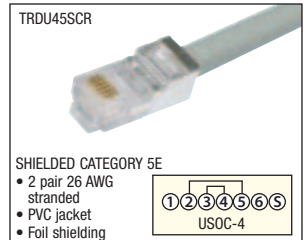

Screened (Shielded) Patch Cords

RoHS status information listed on every product saves you time. L-com.com/RoHS

L-com Global Connectivity