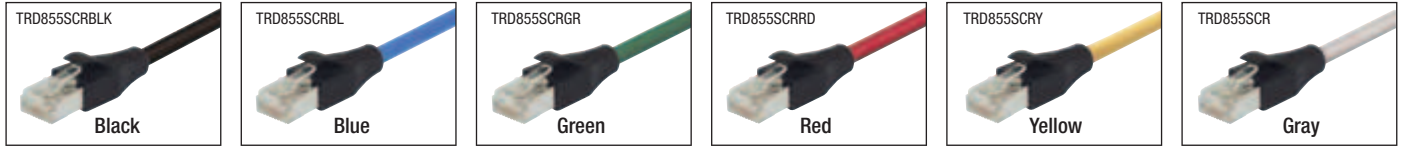

**RoHS Category 5E Shielded Patch Cords - 4 Pair For EIA568 Wiring**

For protection against EMI/RFI interference, L-com's economical shielded patch cables are ideal. With a 100% foil shield covering and 4-Pair 26 AWG stranded conductors, your data is protected from interference. This series is designed to perform to EIA568 standards.