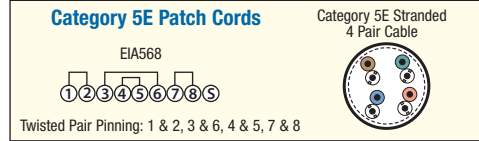

**BLK BL GR RD Y \*---**

Ordering is easy, add the desired color code to the part number. Ex: TRD855SCRBLK-3.

\*Note: No suffix necessary for Gray assemblies.

Item #	Description	Length	1-9	10-24	25-99	100-249	250-499
TRD855SCR__1	Shielded Cat. 5E EIA568 Patch Cord, RJ45 / RJ45	1.0ft (0.3m)	7.45	7.30	7.00	6.56	5.59
TRD855SCR__2	Shielded Cat. 5E EIA568 Patch Cord, RJ45 / RJ45	2.0ft (0.6m)	7.95	7.79	7.47	7.00	5.96
TRD855SCR__3	Shielded Cat. 5E EIA568 Patch Cord, RJ45 / RJ45	3.0ft (0.9m)	8.45	8.28	7.94	7.44	6.34
TRD855SCR__5	Shielded Cat. 5E EIA568 Patch Cord, RJ45 / RJ45	5.0ft (1.5m)	9.45	9.26	8.88	8.32	7.09
TRD855SCR__7	Shielded Cat. 5E EIA568 Patch Cord, RJ45 / RJ45	7.0ft (2.1m)	10.45	10.24	9.82	9.20	7.84
TRD855SCR__10	Shielded Cat. 5E EIA568 Patch Cord, RJ45 / RJ45	10.0ft (3.0m)	11.95	11.71	11.23	10.52	8.96
TRD855SCR__15	Shielded Cat. 5E EIA568 Patch Cord, RJ45 / RJ45	15.0ft (4.6m)	14.45	14.16	13.58	12.72	10.84
TRD855SCR__20	Shielded Cat. 5E EIA568 Patch Cord, RJ45 / RJ45	20.0ft (6.1m)	16.95	16.61	15.93	14.92	12.71
TRD855SCR__25	Shielded Cat. 5E EIA568 Patch Cord, RJ45 / RJ45	25.0ft (7.6m)	19.45	19.06	18.28	17.12	14.59
TRD855SCR__30	Shielded Cat. 5E EIA568 Patch Cord, RJ45 / RJ45	30.0ft (9.1m)	21.95	21.51	20.63	19.32	16.46
TRD855SCR__40	Shielded Cat. 5E EIA568 Patch Cord, RJ45 / RJ45	40.0ft (12.2m)	26.95	26.41	25.33	23.72	20.21
TRD855SCR__50	Shielded Cat. 5E EIA568 Patch Cord, RJ45 / RJ45	50.0ft (15.2m)	31.95	31.31	30.03	28.12	23.96
TRD855SCR__75	Shielded Cat. 5E EIA568 Patch Cord, RJ45 / RJ45	75.0ft (22.9m)	44.45	43.56	41.78	39.12	33.34
TRD855SCR__100	Shielded Cat. 5E EIA568 Patch Cord, RJ45 / RJ45 Twisted Pair Pinning: 1 & 2, 3 & 6, 4 & 5, 7 & 8.	100.0ft (30.4m)	56.95	55.81	53.53	50.12	42.71