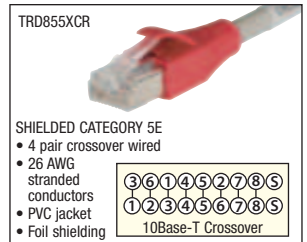

Screened (Shielded) Patch Cords

RoHS status information listed on every product saves you time. L-com.com/RoHS

L-com Global Connectivity