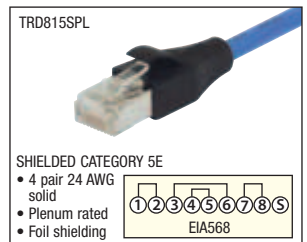

Screened (Shielded) Patch Cords

RoHS status information listed on every product saves you time. L-com.com/RoHS

L-com Global Connectivity