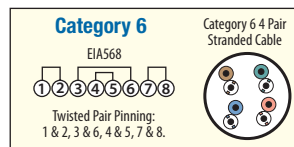

RoHS Premium Category 6 RJ45 Hi-Speed Network Patch Cords

Competitive pricing and high quality is what makes L-com's Category 6 patch cords the right choice. Made with high performance 4-pair Category 6 cable and snagless plugs, these cables are ready to be installed in your network. Affordability and peace of mind are assured when choosing

L-com's patch cords. Large volume OEM requests are welcomed with this series. Contact us today for all your patch cord needs.