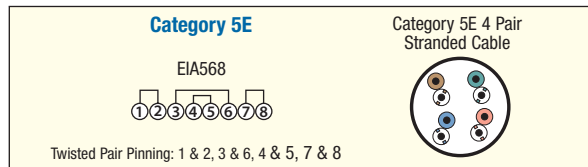

**RoHS Premium Category 5E RJ45 Molded Ethernet Patch Cords**

Designed for today's high-density patch panels, these unique Category 5E molded patch cords feature an easy to depress "shark fin" snagless molded boot that makes connecting cables easier. The clear boot also allows the color of each cable to be easily seen on each port for easy cable identification. Each cable is tested for Category 5E performance to ensure maximum network throughput.

**BL BLK GR R Y GRY WHT OR V**

Ordering is easy, add the desired color code to the part number. Ex: TRD815BL-3

Item #	Description	Length	1-9	10-24	25-99	100-249	250-499
TRD815 __-3	Category 5E Patch Cord, RJ45 / RJ45	3.0ft (0.9m)	3.99	3.59	3.19	2.79	2.39
TRD815 __-5	Category 5E Patch Cord, RJ45 / RJ45	5.0ft (1.5m)	4.99	4.49	3.99	3.49	2.99
TRD815 __-7	Category 5E Patch Cord, RJ45 / RJ45	7.0ft (2.1m)	5.99	5.39	4.79	4.19	3.59
TRD815 __-10	Category 5E Patch Cord, RJ45 / RJ45	10.0ft (3.0m)	6.99	6.29	5.59	4.89	4.19
TRD815 __-14	Category 5E Patch Cord, RJ45 / RJ45	14.0ft (4.3m)	8.99	8.09	7.19	6.29	5.39
TRD815 __-25	Category 5E Patch Cord, RJ45 / RJ45	25.0ft (7.6m)	13.99	12.59	11.19	9.79	8.39
TRD815 __-50	Category 5E Patch Cord, RJ45 / RJ45	50.0ft (15.2m)	24.99	22.49	19.99	17.49	14.99
TRD815 __-75	Category 5E Patch Cord, RJ45 / RJ45	75.0ft (22.9m)	35.99	32.39	28.79	25.19	21.59
TRD815 __-100	Category 5E Patch Cord, RJ45 / RJ45	100.0ft (30.4m)	46.99	42.29	37.59	32.89	28.19

Ordering is easy, add the desired color code to the part number

Item #	Description	Length	3-9	10-24	25-99	100-249	250-499
TRD815CR __-3	10/100Base-T Crossover Patch Cord, RJ45 / RJ45	3.0ft (0.9m)	3.99	3.67	3.35	3.03	2.71
TRD815CR __-7	10/100Base-T Crossover Patch Cord, RJ45 / RJ45	7.0ft (2.1m)	5.99	5.51	5.03	4.55	4.07
TRD815CR __-10	10/100Base-T Crossover Patch Cord, RJ45 / RJ45	10.0ft (3.0m)	6.99	6.43	5.87	5.31	4.75
TRD815CR __-15	10/100Base-T Crossover Patch Cord, RJ45 / RJ45	15.0ft (4.6m)	8.99	8.27	7.55	6.83	6.11