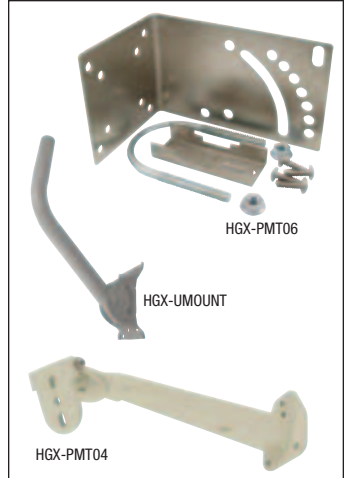

Item #	Description	1-9	10-24	25-99	100-249	250-499
RoHS Mounting Brackets for Antennas, Amplifiers and Surge Protectors						
L-com offers an extensive line of mounting bracket options for its antennas, amplifiers, and surge protectors. Options include wall mount, window mount, mast mount and more. Visit us online at L-com.com for complete bracket dimensions and specifications.						
HGX-LPMOUNT01	ALQ2-MNMF Surge Protector Mounting Bracket	4.99	4.49	3.99	3.49	2.99
HGX-PMT02	Indoor Antenna Mounting Kit, Small Metal Tilt & Swivel	9.99	8.99	7.99	6.99	5.99
HGX-PMT03	Indoor Antenna Mounting Kit, Medium Plastic Tilt & Swivel	11.99	10.79	9.59	8.39	7.19
HGX-PMT04	Large Metal Tilt & Swivel Mounting Bracket for Wall or Mast Mounting	19.99	17.99	15.99	13.99	11.99
HGX-PMT06	60° Tilt & Swivel Mounting Kit for Mounting to 1-1/4" (3.2cm) to 2" (5.1cm) Dia. Masts	9.49	8.54	7.59	6.64	5.69
HGX-PMT07	Stationary Mounting Kit for Mounting to 1-1/4" (3.2cm) to 2" (5.1cm) Dia. Masts	5.99	5.39	4.79	4.19	3.59
HGX-PMT08	Suction Cup Window Mounting Kit for Select HyperLink Antennas	9.99	8.99	7.99	6.99	CALL
HGX-PMT11	Heavy Duty Stationary Mast Mounting Kit for Mtg. to 1-1/4" (3.2cm) to 2" (5.1cm) Dia.	10.99	9.89	8.79	7.69	6.59
HGX-PMT14	Mast Mount Kit for Outdoor Filters/Splitters 1-1/4" (3.2cm) to 2" (5.1cm) Dia. Masts	12.99	11.69	10.39	9.09	CALL
HGX-PMT15	Indoor Antenna Mounting Kit- Compact Metal Tilt & Swivel	9.99	8.99	7.99	6.99	5.99
HGX-UMOUNT	Powder Coated Galvanized Steel "DSS-style" Arm-Outdoor Wall Mtg. 21 in.	14.99	14.39	13.79	12.74	11.24
HGX-UMOUNT-10PK	Powder Coated Galvanized Steel "DSS-style" Arm-Outdoor Wall Mtg. 10 Pack	119.99	115.19	110.39	101.99	89.99
HGX-UMOUNT01	Powder Coated Galvanized Steel "DSS-style" Arm-Outdoor Wall Mtg. 26.7 in.	15.99	15.35	14.71	13.59	11.99
HGX-UMOUNT01-10PK	Powder Coated Galvanized Steel "DSS-style" Arm-Outdoor Wall Mtg. 10 Pack	129.99	124.79	119.59	110.49	97.49
HGX-UMOUNT02	Ceiling/Wall Mount for 4.5" (11.4cm) sq. and 8.5" (21.6cm) sq. Patch Antennas	14.99	13.49	11.99	10.49	8.99
HGX-UMOUNT04	Universal Corner Mounting Bracket	24.99	22.49	19.99	17.49	CALL