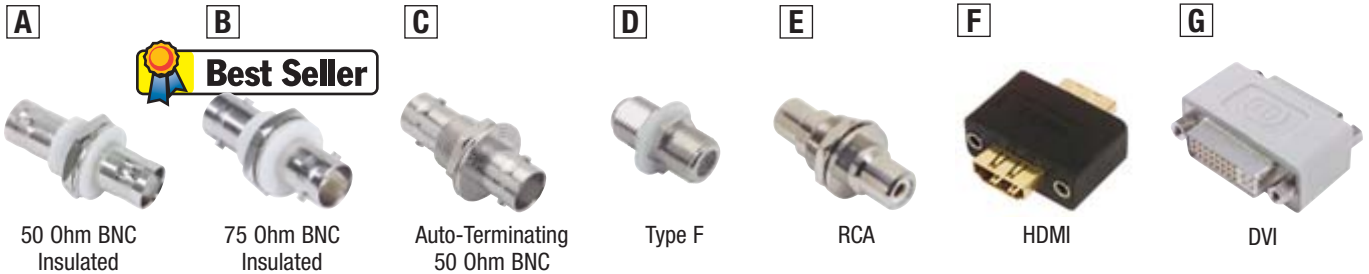

A complete selection of panel configurations for coaxial connections is available to system designers. Each panel features a convenient write-on space above and numerical legends below each port. This allows users a fast and simple way to identify ports for their equipment. Our panels are made with 16-gauge cold-rolled steel and finished with a durable Black powder coat. An optional cable management bracket on the rear of the panel gives a secure place to tie off cable bundles and prevent connector fatigue. Panels are available with Type F or BNC style couplers.