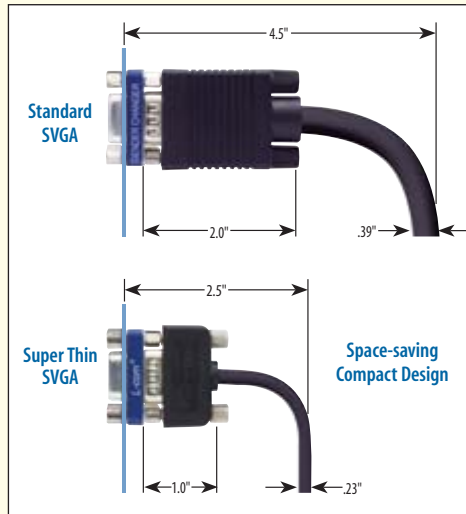

Super Thin SVGA is Ideal for Tight Fitting Spaces

The Super Thin SVGA series offers comparable performance of standard size SVGA assemblies in a much more compact size. Not only is the cable diameter greatly reduced but the depth of the HD15 backshell is also much more shallow than the backshells found on most SVGA assemblies. This results in a SVGA assembly that can be used in tight confines where a standard size SVGA assembly would be difficult if not impossible to use.

An additional feature of this series is reversible hardware allowing either panel mount using standoffs or traditional thumbscrews. The combined results of these features is a product series that is both compact and versatile. These features can be utilized to solve many difficult installation problems without sacrificing performance.

The Super Thin small profile construction is also utilized on our SVGA with disconnect series and our low profile KVM cables.

Note: All dimensions are for reference only.

Item #	Description	#Coax	1-9	10-24	25-99	100-249	250-499
--------	-------------	-------	-----	-------	-------	---------	---------

✓RoHS Super Thin SVGA Cables with 3 Mini Coaxial Lines - HD15M to HD15M or HD15F

Utilize a revolutionary cable made with 3 ultra thin coaxial lines and still measures less than .23" in diameter! Another unique feature is user defined mounting hardware. Each cable end is capable of being connected with either male jack screws or hex standoffs with the supplied hardware! Color: Black.