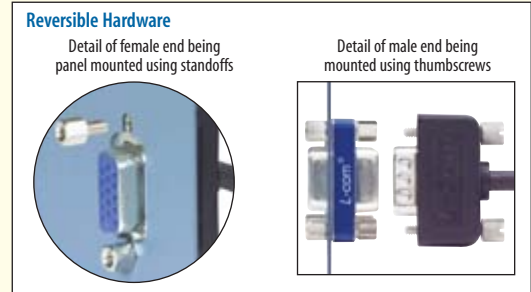

Super Thin SVGA is Ideal for Tight Fitting Spaces

The Super Thin SVGA series offers comparable performance of standard size SVGA assemblies in a much more compact size. Not only is the cable diameter greatly reduced but the depth of the HD15 backshell is also much more shallow than the backshells found on most SVGA assemblies. This results in a SVGA assembly that can be used in tight confines where a standard size SVGA assembly would be difficult if not impossible to use.

An additional feature of this series is reversible hardware allowing either panel mount using standoffs or traditional thumbscrews. The combined results of these features is a product series that is both compact and versatile. These features can be utilized to solve many difficult installation problems without sacrificing performance.

The Super Thin small profile construction is also utilized on our SVGA with disconnect series and our low profile KVM cables.

Note: All dimensions are for reference only.

Item #	Description	#Coax	1-9	10-24	25-99	100-249	250-499

✓RoHS Super Thin SVGA Cables with 3 Mini Coaxial Lines - HD15M to HD15M or HD15F

Utilize a revolutionary cable made with 3 ultra thin coaxial lines and still measures less than .23" in diameter! Another unique feature is user defined mounting hardware. Each cable end is capable of being connected with either male jack screws or hex standoffs with the supplied hardware! Color: Black.

CTL3VGAMM-5T	Super Thin SVGA Cable, HD15 Male / Male, 5.0 ft	3	30.00	28.20	26.40	24.60	22.80
CTL3VGAMM-10T	Super Thin SVGA Cable, HD15 Male / Male, 10.0 ft	3	37.50	35.25	33.00	30.75	28.50
CTL3VGAMM-15T	Super Thin SVGA Cable, HD15 Male / Male, 15.0 ft	3	45.00	42.30	39.60	36.90	34.20
CTL3VGAMM-25T	Super Thin SVGA Cable, HD15 Male / Male, 25.0 ft	3	60.00	56.40	52.80	49.20	45.60
CTL3VGAMM-50T	Super Thin SVGA Cable, HD15 Male / Male, 50.0 ft	3	97.50	91.65	85.80	79.95	74.10
CTL3VGAMF-5T	Super Thin SVGA Cable, HD15 Male / Female, 5.0 ft	3	30.00	28.20	26.40	24.60	22.80
CTL3VGAMF-10T	Super Thin SVGA Cable, HD15 Male / Female, 10.0 ft	3	37.50	35.25	33.00	30.75	28.50
CTL3VGAMF-15T	Super Thin SVGA Cable, HD15 Male / Female, 15.0 ft	3	45.00	42.30	39.60	36.90	34.20
CTL3VGAMF-25T	Super Thin SVGA Cable, HD15 Male / Female, 25.0 ft	3	60.00	56.40	52.80	49.20	45.60
CTL3VGAMF-50T	Super Thin SVGA Cable, HD15 Male / Female, 50.0 ft	3	97.50	91.65	85.80	79.95	74.10

✓RoHS Plenum Jacket Super Thin SVGA Cables - HD15M to HD15M or HD15F

This series is identical to our Super Thin SVGA cables with one important exception, the cable outer jacket and HD15 connector backshell overmold are made from CMP grade plenum material. Color: Black.

CTL3VGAMM-5TP	Super Thin Plenum SVGA Cable, HD15 Male / Male, 5.0 ft	3	80.00	78.40	76.80	75.20	73.60
CTL3VGAMM-10TP	Super Thin Plenum SVGA Cable, HD15 Male / Male, 10.0 ft	3	130.00	127.40	124.80	122.20	119.60
CTL3VGAMM-15TP	Super Thin Plenum SVGA Cable, HD15 Male / Male, 15.0 ft	3	180.00	176.40	172.80	169.20	165.60
CTL3VGAMM-25TP	Super Thin Plenum SVGA Cable, HD15 Male / Male, 25.0 ft	3	280.00	274.40	268.80	263.20	257.60
CTL3VGAMM-50TP	Super Thin Plenum SVGA Cable, HD15 Male / Male, 50.0 ft	3	530.00	519.40	508.80	498.20	487.60
CTL3VGAMF-5TP	Super Thin Plenum SVGA Cable, HD15 Male / Female, 5.0 ft	3	80.00	78.40	76.80	75.20	73.60
CTL3VGAMF-10TP	Super Thin Plenum SVGA Cable, HD15 Male / Female, 10.0 ft	3	130.00	127.40	124.80	122.20	119.60
CTL3VGAMF-15TP	Super Thin Plenum SVGA Cable, HD15 Male / Female, 15.0 ft	3	180.00	176.40	172.80	169.20	165.60
CTL3VGAMF-25TP	Super Thin Plenum SVGA Cable, HD15 Male / Female, 25.0 ft	3	280.00	274.40	268.80	263.20	257.60
CTL3VGAMF-50TP	Super Thin Plenum SVGA Cable, HD15 Male / Female, 50.0 ft	3	530.00	519.40	508.80	498.20	487.60

✓RoHS LSZH Jacket Super Thin SVGA Cables – HD15M to HD15M or HD15F Cable Assembly