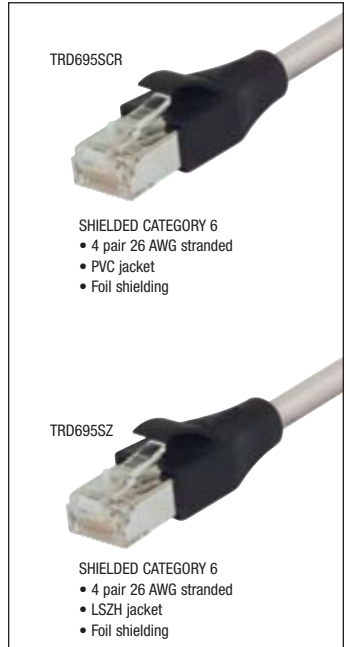

Premium Category 6 RJ45 to RJ45 Shielded Patch Cords

Category 6 has become the de facto standard when installing new network cabling. With high bandwidth applications on the rise and Ethernet network deployments venturing into new areas such as factory environments, the need for shielded Cat 6 cable assemblies has also increased. L-com has stepped up to this new demand and created a line of high performance Cat 6 patch cords that feature a 100% foil shield and the option of either a PVC or Low Smoke Zero Halogen (LSZH) jacket.

Item #	Description	Color	1-9	10-24	25-99	100-249	250-499

RoHS Category 6 Shielded Patch Cords with PVC Jacket

This series features a RoHS compliant PVC jacket and a 100% foil shield. The four pair 26 AWG stranded Cat 6 cable is terminated with L-com's unique shielded Cat 6 plugs, with a fully crimped shield termination that doubles as a strain relief.