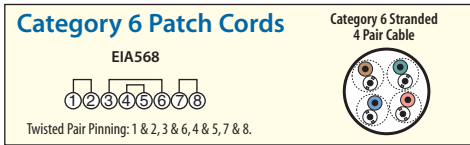

Premium Category 6 RJ45 to RJ45 Shielded Patch Cords

Category 6 has become the de facto standard when installing new network cabling. With high bandwidth applications on the rise and Ethernet network deployments venturing into new areas such as factory environments, the need for shielded Cat 6 cable assemblies has also increased. L-com has stepped up to this new demand and created a line of high performance Cat 6 patch cords that feature a 100% foil shield and the option of either a PVC or Low Smoke Zero Halogen (LSZH) jacket.

Item #	Description	Color	1-9	10-24	25-99	100-249	250-499
--------	-------------	-------	-----	-------	-------	---------	---------

RoHS Category 6 Shielded Patch Cords with PVC Jacket

This series features a RoHS compliant PVC jacket and a 100% foil shield. The four pair 26 AWG stranded Cat 6 cable is terminated with L-com's unique shielded Cat 6 plugs, with a fully crimped shield termination that doubles as a strain relief.