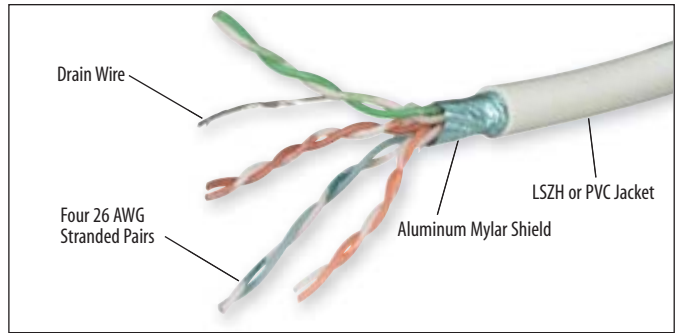

Premium Category 6 RJ45 to RJ45 Shielded Patch Cords

Category 6 has become the de facto standard when installing new network cabling. With high bandwidth applications on the rise and Ethernet network deployments venturing into new areas such as factory environments, the need for shielded Cat 6 cable assemblies has also increased. L-com has stepped up to this new demand and created a line of high performance Cat 6 patch cords that feature a 100% foil shield and the option of either a PVC or Low Smoke Zero Halogen (LSZH) jacket.

Item #	Description	Color	1-9	10-24	25-99	100-249	250-499
--------	-------------	-------	-----	-------	-------	---------	---------

RoHS Category 6 Shielded Patch Cords with PVC Jacket

This series features a RoHS compliant PVC jacket and a 100% foil shield. The four pair 26 AWG stranded Cat 6 cable is terminated with L-com's unique shielded Cat 6 plugs, with a fully crimped shield termination that doubles as a strain relief.

RoHS Category 6 Shielded Patch Cords with LSZH Jacket

This series features a LSZH jacket and a 100% foil shield. The four pair 26 AWG stranded Cat 6 cable is terminated with L-com's unique shielded Cat 6 plugs, with a fully crimped shield termination that doubles as a strain relief.