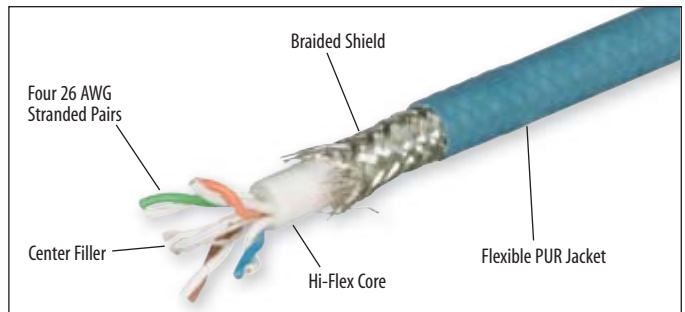

Hi-Flex Oil Resistant Category 5E Patch Cords for Industrial Automation Applications

With Ethernet connections now commonplace on PLCs, robots and factory equipment, regular patch cords will not cut it. L-com's line of Hi-Flex oil resistant patch cords are the best solution when Ethernet connectivity is required for continuous motion, harsh environments such as factory floors. With a low friction PUR jacket and a specially designed foamed core, these cables can handle the extreme abuse of constant motion (over a million cycles). L-com's unique 360-degree crimped strain relief ensures the connection remains solid and the termination does not get damaged.