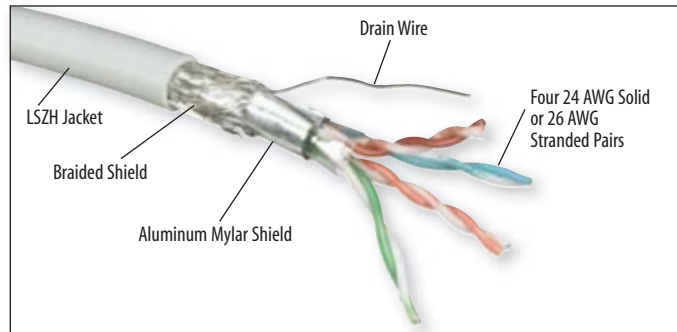

Category 5E Double Shielded Low Smoke Zero Halogen Patch Cords for High EMI/RFI Environments

When a single shield is not enough, L-com's exclusive double-shielded patch cords are ideal. EMI/RFI interference is drastically reduced due to L-com's superior cable shielding, a combination of a 100% foil plus a 60% braid shield. The Low Smoke Zero Halogen (LSZH) jacket allows this industrial patch cord to meet today's environmental and safety requirements.