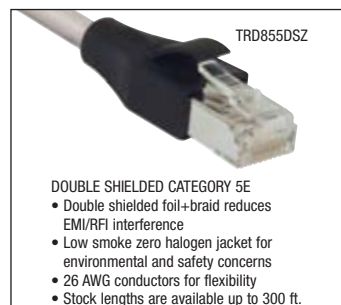

Item #	Description	Color	1-9	10-24	25-99	100-249	250-499
TRD855DSZ-1	Double Shielded Cat. 5E LSZH Patch Cord, RJ45/RJ45, 1.0 ft	Lt. Gray	12.00	11.52	11.04	10.56	10.08
TRD855DSZ-2	Double Shielded Cat. 5E LSZH Patch Cord, RJ45/RJ45, 2.0 ft	Lt. Gray	13.50	12.96	12.42	11.88	11.34
TRD855DSZ-3	Double Shielded Cat. 5E LSZH Patch Cord, RJ45/RJ45, 3.0 ft	Lt. Gray	15.00	14.40	13.80	13.20	12.60
TRD855DSZ-5	Double Shielded Cat. 5E LSZH Patch Cord, RJ45/RJ45, 5.0 ft	Lt. Gray	18.00	17.28	16.56	15.84	15.12
TRD855DSZ-7	Double Shielded Cat. 5E LSZH Patch Cord, RJ45/RJ45, 7.0 ft	Lt. Gray	21.00	20.16	19.32	18.48	17.64
TRD855DSZ-10	Double Shielded Cat. 5E LSZH Patch Cord, RJ45/RJ45, 10.0 ft	Lt. Gray	26.00	24.96	23.92	22.88	21.84
TRD855DSZ-15	Double Shielded Cat. 5E LSZH Patch Cord, RJ45/RJ45, 15.0 ft	Lt. Gray	27.00	25.92	24.84	23.76	22.68
TRD855DSZ-25	Double Shielded Cat. 5E LSZH Patch Cord, RJ45/RJ45, 25.0 ft	Lt. Gray	29.25	28.08	26.91	25.74	24.57
TRD855DSZ-50	Double Shielded Cat. 5E LSZH Patch Cord, RJ45/RJ45, 50.0 ft	Lt. Gray	48.00	46.08	44.16	42.24	40.32
TRD855DSZ-75	Double Shielded Cat. 5E LSZH Patch Cord, RJ45/RJ45, 75.0 ft	Lt. Gray	66.75	64.08	61.41	58.74	56.07
TRD855DSZ-100	Double Shielded Cat. 5E LSZH Patch Cord, RJ45/RJ45, 100.0 ft	Lt. Gray	85.50	82.08	78.66	75.24	71.82

L-com Exclusive