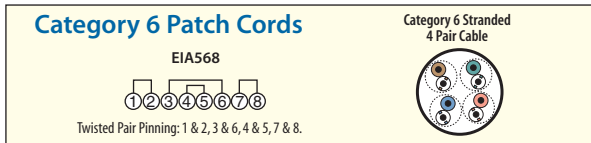

RoHS Premium Category 6 RJ45 Hi-Speed Network Patch Cords

Competitive pricing and high quality is what makes L-com's Category 6 patch cords the right choice. Made with high performance 4-pair Category 6 cable and snagless plugs, these cables are ready to be installed in your network. Affordability and peace of mind are assured when choosing L-com's patch cords. Large volume OEM requests are welcomed with this series. Contact us today for all your patch cord needs.

BLK BL GR R Y GRY WHT

Ordering is easy, add the desired color code to the part number. Ex: TRD695BLK-1

Item #	Description	Length	1-9	10-24	25-99	100-249	250-499
TRD695__-1	Category 6 Patch Cord, RJ45 / RJ45	1.0 ft	5.99	5.87	5.63	5.27	4.49
TRD695__-3	Category 6 Patch Cord, RJ45 / RJ45	3.0 ft	6.99	6.85	6.57	6.15	5.24
TRD695__-5	Category 6 Patch Cord, RJ45 / RJ45	5.0 ft	7.99	7.83	7.51	7.03	5.99
TRD695__-7	Category 6 Patch Cord, RJ45 / RJ45	7.0 ft	8.99	8.81	8.45	7.91	6.74
TRD695__-10	Category 6 Patch Cord, RJ45 / RJ45	10.0 ft	10.99	10.77	10.33	9.67	8.24
TRD695__-14	Category 6 Patch Cord, RJ45 / RJ45	14.0 ft	12.99	12.73	12.21	11.43	9.74
TRD695__-25	Category 6 Patch Cord, RJ45 / RJ45	25.0 ft	17.99	17.63	16.91	15.83	13.49
TRD695__-50	Category 6 Patch Cord, RJ45 / RJ45	50.0 ft	29.99	29.39	28.19	26.39	22.49
TRD695__-75	Category 6 Patch Cord, RJ45 / RJ45	75.0 ft	41.99	41.15	39.47	36.95	31.49
TRD695__-100	Category 6 Patch Cord, RJ45 / RJ45	100.0 ft	53.99	52.91	50.75	47.51	40.49