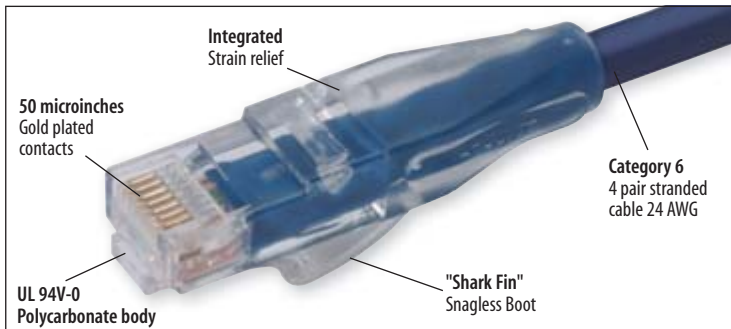

RoHS Premium Category 6 RJ45 Hi-Speed Network Patch Cords

Competitive pricing and high quality is what makes L-com's Category 6 patch cords the right choice. Made with high performance 4-pair Category 6 cable and snagless plugs, these cables are ready to be installed in your network. Affordability and peace of mind are assured when choosing L-com's patch cords. Large volume OEM requests are welcomed with this series. Contact us today for all your patch cord needs.

Item #	Description	1-9	10-24	25-99	100-249	250-499
--------	-------------	-----	-------	-------	---------	---------

RoHS High Performance Category 6 Staggered Alignment Plugs with Loading Bars

This staggered alignment plug will accommodate typical 24 gauge solid or stranded cable. Fully compatible with Category 6 applications. They are specially designed with a multi-level contact configuration and loading bars for precise control of pairing arrangement. This controls the distance between critical pairs that provide lower levels of crosstalk and higher performance. Sold only in packages of 50 plugs.