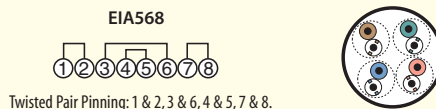

RoHS Premium Category 5E RJ45 Molded Ethernet Patch Cords

Designed for today's high-density patch panels, these unique Category 5E molded patch cords feature an easy to depress "shark fin" snagless mold boot that makes connecting cables easier. The clear boot also allows the color of each cable to be easily seen to each port for easy cable identification. Each cable is tested for Category 5E performance to ensure maximum network throughput.

Category 5E Patch Cords

BL	BLK	GR	V	OR	R	GRY	Y	WHT
-----------	------------	-----------	----------	-----------	----------	------------	----------	------------

Ordering is easy, add the desired color code to the part number. Ex: TRD815BL-3

Item #	Description	Length	1-9	10-24	25-99	100-249	250-499
TRD815__-3	Category 5E Patch Cord, RJ45/RJ45	3.0 ft	3.99	3.59	3.19	2.79	2.39
TRD815__-5	Category 5E Patch Cord, RJ45/RJ45	5.0 ft	4.99	4.49	3.99	3.49	2.99
TRD815__-7	Category 5E Patch Cord, RJ45/RJ45	7.0 ft	5.99	5.39	4.79	4.19	3.59
TRD815__-10	Category 5E Patch Cord, RJ45/RJ45	10.0 ft	6.99	6.29	5.59	4.89	4.19
TRD815__-14	Category 5E Patch Cord, RJ45/RJ45	14.0 ft	8.99	8.09	7.19	6.29	5.39
TRD815__-25	Category 5E Patch Cord, RJ45/RJ45	25.0 ft	13.99	12.59	11.19	9.79	8.39
TRD815__-50	Category 5E Patch Cord, RJ45/RJ45	50.0 ft	24.99	22.49	19.99	17.49	14.99
TRD815__-75	Category 5E Patch Cord, RJ45/RJ45	75.0 ft	35.99	32.39	28.79	25.19	21.59
TRD815__-100	Category 5E Patch Cord, RJ45/RJ45	100.0 ft	46.99	42.29	37.59	32.89	28.19